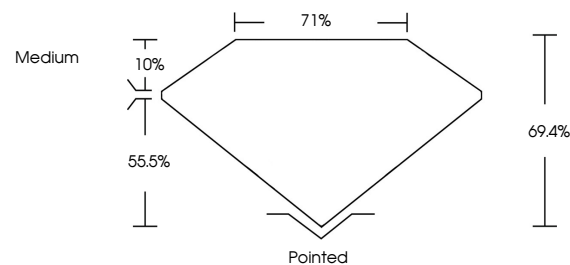

PROPORTIONS