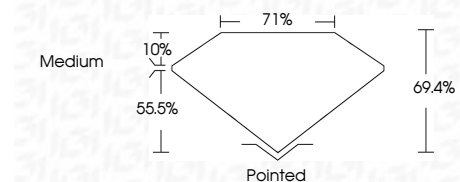

**ELECTRONIC COPY**

LG678522980  
Report verification at igi.org

January 22, 2025  
IGI Report Number **LG678522980**  
Description **LABORATORY GROWN DIAMOND**  
Shape and Cutting Style **PRINCESS CUT**  
Measurements **7.09 X 6.93 X 4.81 MM**

**GRADING RESULTS**  
Carat Weight **2.05 CARATS**  
Color Grade **D**  
Clarity Grade **VS 1**

**ADDITIONAL GRADING INFORMATION**  
Polish **EXCELLENT**  
Symmetry **EXCELLENT**  
Fluorescence **NONE**  
Inscription(s) **IGI LG678522980**  
Comments: This Laboratory Grown Diamond was created by Chemical Vapor Deposition (CVD) growth process. Type IIa

January 22, 2025  
IGI Report No. LG678522980  
**PRINCESS CUT**  
2.05 CARATS  
D  
7.09 X 6.93 X 4.81 MM  
Carat Weight  
Color Grade  
Clarity Grade  
Depth  
Table  
Girdle  
Medium  
Pointed  
EXCELLENT  
EXCELLENT  
NONE  
IGI LG678522980  
Inscription(s)  
Comments: This Laboratory Grown Diamond was created by Chemical Vapor Deposition (CVD) growth process. Type IIa

**GRADING RESULTS**  
Carat Weight **2.05 CARATS**  
Color Grade **D**  
Clarity Grade **VS 1**

**ADDITIONAL GRADING INFORMATION**  
Polish **EXCELLENT**  
Symmetry **EXCELLENT**  
Fluorescence **NONE**  
Inscription(s) **IGI LG678522980**