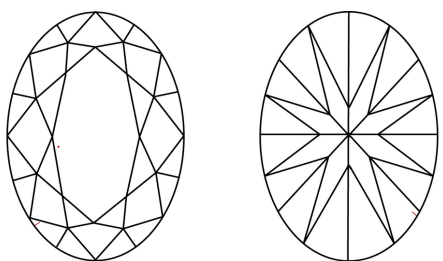

January 12, 2025
IGI Report No LG675535099
OVAL BRILLIANT
9.16 X 6.69 X 4.12 MM
Carat Weight **1.59 CARAT**
Color Grade **E**
Clarity Grade **VS 1**
Depth **61.6%**
Table **44%**
Girdle **Medium to Slightly Thick (Faceted)**
Culet **Pointed**
Polish **EXCELLENT**
Symmetry **EXCELLENT**
Fluorescence **NONE**
Inscription(s) **IGI LG675535099**
Comments: This Laboratory Grown Diamond was created by Chemical Vapor Deposition (CVD) growth process. Type IIa

LABORATORY GROWN DIAMOND REPORT

January 12, 2025
IGI Report Number **LG675535099**
Description **LABORATORY GROWN DIAMOND**
Shape and Cutting Style **OVAL BRILLIANT**
Measurements **9.16 X 6.69 X 4.12 MM**

GRADING RESULTS
Carat Weight **1.59 CARAT**
Color Grade **E**
Clarity Grade **VS 1**

ADDITIONAL GRADING INFORMATION
Polish **EXCELLENT**
Symmetry **EXCELLENT**
Fluorescence **NONE**
Inscription(s) **IGI LG675535099**

Comments: This Laboratory Grown Diamond was created by Chemical Vapor Deposition (CVD) growth process. Type IIa

PROPORTIONS

Sample Image Used

CLARITY CHARACTERISTICS

KEY TO SYMBOLS
Red symbols indicate internal characteristics.
Green symbols indicate external characteristics.