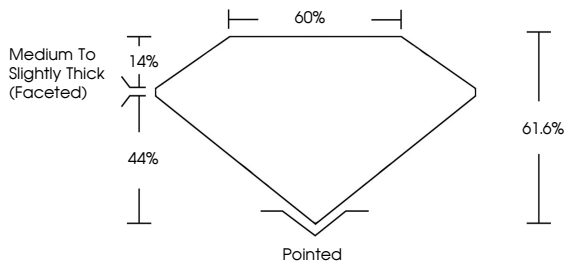

PROPORTIONS