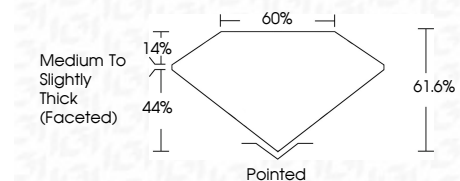

ELECTRONIC COPY

LG675535099
Report verification at igi.org

January 12, 2025
IGI Report Number **LG675535099**
Description **LABORATORY GROWN DIAMOND**
Shape and Cutting Style **OVAL BRILLIANT**
Measurements **9.16 X 6.69 X 4.12 MM**

GRADING RESULTS
Carat Weight **1.59 CARAT**
Color Grade **E**
Clarity Grade **VS 1**

ADDITIONAL GRADING INFORMATION
Polish **EXCELLENT**
Symmetry **EXCELLENT**
Fluorescence **NONE**
Inscription(s) **IGI LG675535099**
Comments: This Laboratory Grown Diamond was created by Chemical Vapor Deposition (CVD) growth process. Type IIa

January 12, 2025
IGI Report No LG675535099
OVAL BRILLIANT
9.16 X 6.69 X 4.12 MM
Carat Weight **1.59 CARAT**
Color Grade **E**
Clarity Grade **VS 1**
Depth **61.6%**
Table **44%**
Girdle **Medium to Slightly Thick (Faceted)**
Culet **Pointed**
Polish **EXCELLENT**
Symmetry **EXCELLENT**
Fluorescence **NONE**
Inscription(s) **IGI LG675535099**
Comments: This Laboratory Grown Diamond was created by Chemical Vapor Deposition (CVD) growth process. Type IIa

LABORATORY GROWN DIAMOND REPORT

January 12, 2025
IGI Report Number **LG675535099**
Description **LABORATORY GROWN DIAMOND**
Shape and Cutting Style **OVAL BRILLIANT**
Measurements **9.16 X 6.69 X 4.12 MM**