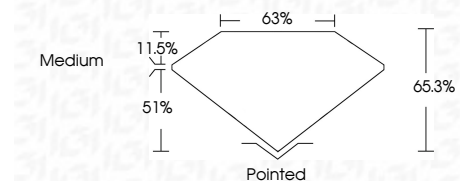

ELECTRONIC COPY

LG673421010
Report verification at igi.org

January 2, 2025
IGI Report Number **LG673421010**
Description **LABORATORY GROWN DIAMOND**
Shape and Cutting Style **CUT CORNERED
RECTANGULAR MODIFIED
BRILLIANT**

Measurements **10.97 X 8.13 X 5.31 MM**

GRADING RESULTS

Carat Weight **4.05 CARATS**
Color Grade **E**
Clarity Grade **VS 1**

ADDITIONAL GRADING INFORMATION

Polish **EXCELLENT**
Symmetry **EXCELLENT**
Fluorescence **NONE**
Inscription(s) **IGI LG673421010**
Comments: This Laboratory Grown Diamond was created by Chemical Vapor Deposition (CVD) growth process. Type IIa

January 2, 2025
IGI Report No **LG673421010**
CUT CORNERED RECT. MODIFIED BRILLIANT
10.97 X 8.13 X 5.31 MM
Carat Weight **4.05 CARATS**
Color Grade **E**
Clarity Grade **VS 1**
Depth **65.3%**
Table **51%**
Girdle **Medium**
Culet **Pointed**
Polish **EXCELLENT**
Symmetry **EXCELLENT**
Fluorescence **NONE**
Inscription(s) **IGI LG673421010**
Comments: This Laboratory Grown Diamond was created by Chemical Vapor Deposition (CVD) growth process. Type IIa

GRADING RESULTS

Carat Weight **4.05 CARATS**
Color Grade **E**
Clarity Grade **VS 1**

ADDITIONAL GRADING INFORMATION

Polish **EXCELLENT**
Symmetry **EXCELLENT**
Fluorescence **NONE**
Inscription(s) **IGI LG673421010**