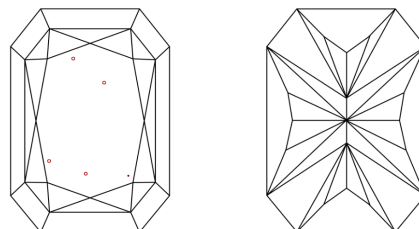

CLARITY CHARACTERISTICS

KEY TO SYMBOLS

Red symbols indicate internal characteristics.
Green symbols indicate external characteristics.

COLOR

D E F G H I J Faint Very Light Light

CLARITY

IF	WS¹⁻²	VS¹⁻²	SI¹⁻²	I¹⁻³
Internally Flawless	Very Very Slightly Included	Very Slightly Included	Slightly Included	Included