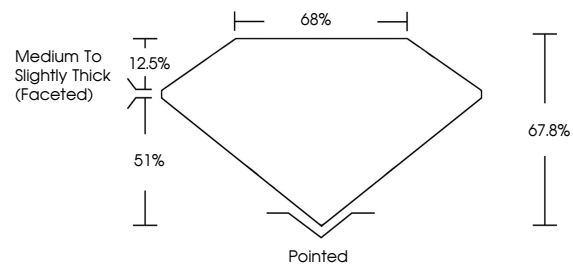

Measurements **12.74 X 8.86 X 6.01 MM**

GRADING RESULTS

Carat Weight **6.02 CARATS**
Color Grade **E**
Clarity Grade **VS 1**

ADDITIONAL GRADING INFORMATION

Polish **EXCELLENT**
Symmetry **EXCELLENT**
Fluorescence **NONE**
Inscription(s) **(IGI) LG673420987**
Comments: This Laboratory Grown Diamond was created by Chemical Vapor Deposition (CVD) growth process. Type IIa

January 2, 2025
IGI Report No **LG673420987**
CUT CORNERED RECT. MODIFIED BRILLIANT
12.74 X 8.86 X 6.01 MM
6.02 CARATS
E
Carat Weight
Color Grade
Clarity Grade **VS 1**
Depth **67.0%**
Table **65%**
Girdle
Medium to Slightly Thick (Faceted)
Culet **Pointed**
Polish **EXCELLENT**
Symmetry **EXCELLENT**
Fluorescence **NONE**
Inscription(s) **(IGI) LG673420987**
Comments: This Laboratory Grown Diamond was created by Chemical Vapor Deposition (CVD) growth process. Type IIa

GRADING RESULTS

Carat Weight **6.02 CARATS**
Color Grade **E**
Clarity Grade **VS 1**

ADDITIONAL GRADING INFORMATION

Polish **EXCELLENT**
Symmetry **EXCELLENT**
Fluorescence **NONE**
Inscription(s) **(IGI) LG673420987**

Comments: This Laboratory Grown Diamond was created by Chemical Vapor Deposition (CVD) growth process. Type IIa

PROPORTIONS

Sample Image Used

CLARITY CHARACTERISTICS

KEY TO SYMBOLS

Red symbols indicate internal characteristics.
Green symbols indicate external characteristics.