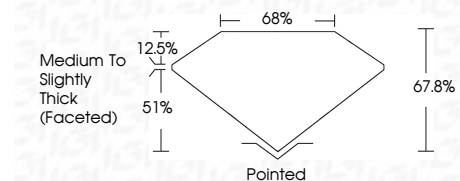

Measurements **12.74 X 8.86 X 6.01 MM**

GRADING RESULTS

Carat Weight **6.02 CARATS**
Color Grade **E**
Clarity Grade **VS 1**

ADDITIONAL GRADING INFORMATION

Polish **EXCELLENT**
Symmetry **EXCELLENT**
Fluorescence **NONE**
Inscription(s) **(IGI) LG673420987**
Comments: This Laboratory Grown Diamond was created by Chemical Vapor Deposition (CVD) growth process. Type IIa

January 2, 2025
IGI Report No **LG673420987**
CUT CORNERED RECT. MODIFIED BRILLIANT
12.74 X 8.86 X 6.01 MM
6.02 CARATS
E
Carat Weight
Color Grade
Clarity Grade **VS 1**
Depth **67.0%**
Table **65%**
Girdle
Medium to Slightly Thick (Faceted)
Culet **Pointed**
Polish **EXCELLENT**
Symmetry **EXCELLENT**
Fluorescence **NONE**
Inscription(s) **(IGI) LG673420987**
Comments: This Laboratory Grown Diamond was created by Chemical Vapor Deposition (CVD) growth process. Type IIa

LABORATORY GROWN DIAMOND REPORT

January 2, 2025
IGI Report Number **LG673420987**
Description **LABORATORY GROWN DIAMOND**
Shape and Cutting Style **CUT CORNERED RECTANGULAR
MODIFIED BRILLIANT**
Measurements **12.74 X 8.86 X 6.01 MM**

GRADING RESULTS

Carat Weight **6.02 CARATS**
Color Grade **E**
Clarity Grade **VS 1**

ADDITIONAL GRADING INFORMATION

Polish **EXCELLENT**
Symmetry **EXCELLENT**
Fluorescence **NONE**
Inscription(s) **(IGI) LG673420987**