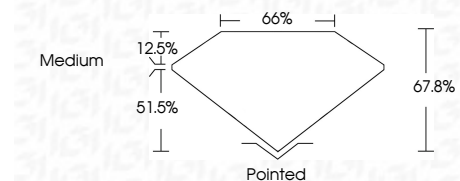

Measurements **12.40 X 8.72 X 5.91 MM**

GRADING RESULTS

Carat Weight **5.53 CARATS**
Color Grade **E**
Clarity Grade **VS 1**

ADDITIONAL GRADING INFORMATION

Polish **EXCELLENT**
Symmetry **EXCELLENT**
Fluorescence **NONE**
Inscription(s) **(IGI) LG670446003**
Comments: This Laboratory Grown Diamond was created by Chemical Vapor Deposition (CVD) growth process. Type IIa

December 21, 2024
IGI Report No **LG670446003**
CUT CORNERED RECT. MODIFIED BRILLIANT
12.40 X 8.72 X 5.91 MM
Carat Weight **5.53 CARATS**
Color Grade **E**
Clarity Grade **VS 1**
Depth **12.5%**
Table **51.5%**
Girdle **Medium**
Culet **Pointed**
Polish **EXCELLENT**
Symmetry **EXCELLENT**
Fluorescence **NONE**
Inscription(s) **(IGI) LG670446003**
Comments: This Laboratory Grown Diamond was created by Chemical Vapor Deposition (CVD) growth process. Type IIa

LABORATORY GROWN DIAMOND REPORT

December 21, 2024
IGI Report Number **LG670446003**
Description **LABORATORY GROWN DIAMOND**
Shape and Cutting Style **CUT CORNERED RECTANGULAR
MODIFIED BRILLIANT**
Measurements **12.40 X 8.72 X 5.91 MM**

GRADING RESULTS

Carat Weight **5.53 CARATS**
Color Grade **E**
Clarity Grade **VS 1**

ADDITIONAL GRADING INFORMATION

Polish **EXCELLENT**
Symmetry **EXCELLENT**
Fluorescence **NONE**
Inscription(s) **(IGI) LG670446003**