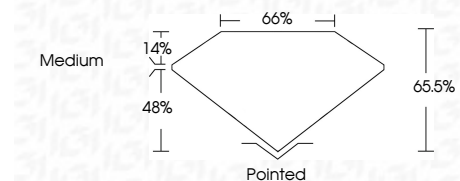

ELECTRONIC COPY

LG668443099
Report verification at igi.org

December 6, 2024
IGI Report Number **LG668443099**
Description **LABORATORY GROWN DIAMOND**

Shape and Cutting Style **CUT CORNERED
RECTANGULAR MODIFIED
BRILLIANT**

Measurements **8.27 X 5.71 X 3.74 MM**

GRADING RESULTS

Carat Weight **1.53 CARAT**
Color Grade **E**
Clarity Grade **VVS 1**

ADDITIONAL GRADING INFORMATION

Polish **EXCELLENT**
Symmetry **EXCELLENT**
Fluorescence **NONE**
Inscription(s) **IGI LG668443099**
Comments: This Laboratory Grown Diamond was created by Chemical Vapor Deposition (CVD) growth process. Type IIa

December 6, 2024
IGI Report No **LG668443099**
CUT CORNERED RECT. MODIFIED BRILLIANT
8.27 X 5.71 X 3.74 MM
Carat Weight **1.53 CARAT**
Color Grade **E**
Clarity Grade **VVS 1**
Depth **48.0%**
Table **14.0%**
Girdle **Medium**
Culet **Pointed**
Polish **EXCELLENT**
Symmetry **EXCELLENT**
Fluorescence **NONE**
Inscription(s) **IGI LG668443099**
Comments: This Laboratory Grown Diamond was created by Chemical Vapor Deposition (CVD) growth process. Type IIa

GRADING RESULTS

Carat Weight **1.53 CARAT**
Color Grade **E**
Clarity Grade **VVS 1**

ADDITIONAL GRADING INFORMATION

Polish **EXCELLENT**
Symmetry **EXCELLENT**
Fluorescence **NONE**
Inscription(s) **IGI LG668443099**