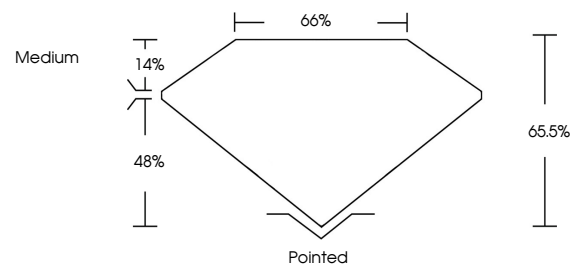

Measurements **8.27 X 5.71 X 3.74 MM**

GRADING RESULTS

Carat Weight **1.53 CARAT**
Color Grade **E**
Clarity Grade **VVS 1**

ADDITIONAL GRADING INFORMATION

Polish **EXCELLENT**
Symmetry **EXCELLENT**
Fluorescence **NONE**
Inscription(s) **IGI LG668443099**
Comments: This Laboratory Grown Diamond was created by Chemical Vapor Deposition (CVD) growth process. Type IIa

December 6, 2024
IGI Report No **LG668443099**
CUT CORNERED RECT. MODIFIED BRILLIANT
8.27 X 5.71 X 3.74 MM
Carat Weight **1.53 CARAT**
Color Grade **E**
Clarity Grade **VVS 1**
Depth **48.0%**
Table **14.0%**
Girdle **Medium**
Culet **Pointed**
Polish **EXCELLENT**
Symmetry **EXCELLENT**
Fluorescence **NONE**
Inscription(s) **IGI LG668443099**
Comments: This Laboratory Grown Diamond was created by Chemical Vapor Deposition (CVD) growth process. Type IIa

GRADING RESULTS

Carat Weight **1.53 CARAT**
Color Grade **E**
Clarity Grade **VVS 1**

ADDITIONAL GRADING INFORMATION

Polish **EXCELLENT**
Symmetry **EXCELLENT**
Fluorescence **NONE**
Inscription(s) **IGI LG668443099**

Comments: This Laboratory Grown Diamond was created by Chemical Vapor Deposition (CVD) growth process. Type IIa

PROPORTIONS

Sample Image Used

CLARITY CHARACTERISTICS

KEY TO SYMBOLS

Red symbols indicate internal characteristics.
Green symbols indicate external characteristics.