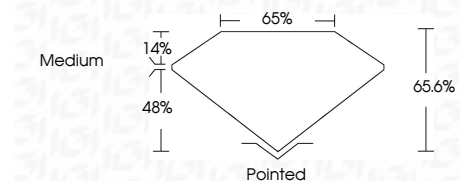

ELECTRONIC COPY

LG663405487
Report verification at igi.org

November 12, 2024
IGI Report Number **LG663405487**
Description **LABORATORY GROWN DIAMOND**
Shape and Cutting Style **CUT CORNERED
RECTANGULAR MODIFIED
BRILLIANT**

Measurements **8.02 X 5.76 X 3.78 MM**

GRADING RESULTS

Carat Weight **1.55 CARAT**
Color Grade **F**
Clarity Grade **VS 1**

ADDITIONAL GRADING INFORMATION

Polish **EXCELLENT**
Symmetry **EXCELLENT**
Fluorescence **NONE**
Inscription(s) **IGI LG663405487**
Comments: This Laboratory Grown Diamond was created by Chemical Vapor Deposition (CVD) growth process. Type IIa

November 12, 2024
IGI Report No. LG663405487
CUT CORNERED RECT. MODIFIED BRILLIANT
8.02 X 5.76 X 3.78 MM
Carat Weight **1.55 CARAT**
Color Grade **F**
Clarity Grade **VS 1**
Depth **48%**
Table **14%**
Girdle **Medium**
Culet **Pointed**
Polish **EXCELLENT**
Symmetry **EXCELLENT**
Fluorescence **NONE**
Inscription(s) **IGI LG663405487**
Comments: This Laboratory Grown Diamond was created by Chemical Vapor Deposition (CVD) growth process. Type IIa

GRADING RESULTS

Carat Weight **1.55 CARAT**
Color Grade **F**
Clarity Grade **VS 1**

ADDITIONAL GRADING INFORMATION

Polish **EXCELLENT**
Symmetry **EXCELLENT**
Fluorescence **NONE**
Inscription(s) **IGI LG663405487**