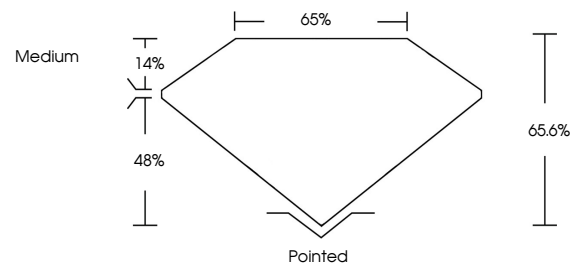

Measurements **8.02 X 5.76 X 3.78 MM**

GRADING RESULTS

Carat Weight **1.55 CARAT**
Color Grade **F**
Clarity Grade **VS 1**

ADDITIONAL GRADING INFORMATION

Polish **EXCELLENT**
Symmetry **EXCELLENT**
Fluorescence **NONE**
Inscription(s) **IGI LG663405487**
Comments: This Laboratory Grown Diamond was created by Chemical Vapor Deposition (CVD) growth process. Type IIa

November 12, 2024
IGI Report No. LG663405487
CUT CORNERED RECT. MODIFIED BRILLIANT
8.02 X 5.76 X 3.78 MM
Carat Weight **1.55 CARAT**
Color Grade **F**
Clarity Grade **VS 1**
Depth **48%**
Table **14%**
Girdle **Medium**
Culet **Pointed**
Polish **EXCELLENT**
Symmetry **EXCELLENT**
Fluorescence **NONE**
Inscription(s) **IGI LG663405487**
Comments: This Laboratory Grown Diamond was created by Chemical Vapor Deposition (CVD) growth process. Type IIa

GRADING RESULTS

Carat Weight **1.55 CARAT**
Color Grade **F**
Clarity Grade **VS 1**

ADDITIONAL GRADING INFORMATION

Polish **EXCELLENT**
Symmetry **EXCELLENT**
Fluorescence **NONE**
Inscription(s) **IGI LG663405487**

Comments: This Laboratory Grown Diamond was created by Chemical Vapor Deposition (CVD) growth process. Type IIa

PROPORTIONS

Sample Image Used

CLARITY CHARACTERISTICS

KEY TO SYMBOLS

Red symbols indicate internal characteristics.
Green symbols indicate external characteristics.