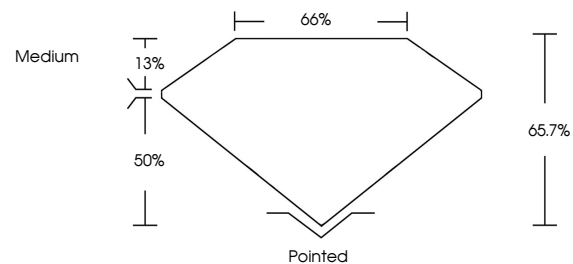

PROPORTIONS