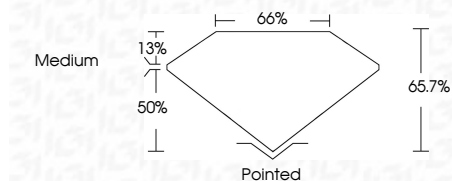

**ELECTRONIC COPY**

LG662478831  
Report verification at igi.org

November 11, 2024  
IGI Report Number **LG662478831**  
Description **LABORATORY GROWN DIAMOND**  
Shape and Cutting Style **CUT CORNERED  
RECTANGULAR MODIFIED  
BRILLIANT**

Measurements **9.60 X 6.90 X 4.53 MM**

**GRADING RESULTS**

Carat Weight **2.59 CARATS**  
Color Grade **G**  
Clarity Grade **VVS 2**

**ADDITIONAL GRADING INFORMATION**

Polish **EXCELLENT**  
Symmetry **EXCELLENT**  
Fluorescence **NONE**  
Inscription(s) **IGI LG662478831**  
Comments: This Laboratory Grown Diamond was created by Chemical Vapor Deposition (CVD) growth process. Type IIa

November 11, 2024  
IGI Report No. LG662478831  
CUT CORNERED RECT. MODIFIED BRILLIANT  
9.60 X 6.90 X 4.53 MM  
2.59 CARATS  
G  
VVS 2  
65.7%  
50%  
Medium  
Pointed  
EXCELLENT  
EXCELLENT  
NONE  
IGI LG662478831  
Comments: This Laboratory Grown Diamond was created by Chemical Vapor Deposition (CVD) growth process. Type IIa

**GRADING RESULTS**

Carat Weight **2.59 CARATS**  
Color Grade **G**  
Clarity Grade **VVS 2**

**ADDITIONAL GRADING INFORMATION**

Polish **EXCELLENT**  
Symmetry **EXCELLENT**  
Fluorescence **NONE**  
Inscription(s) **IGI LG662478831**