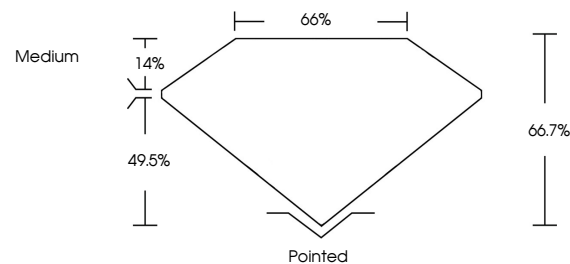

Measurements **7.40 X 5.16 X 3.44 MM**

GRADING RESULTS

Carat Weight **1.10 CARAT**
Color Grade **E**
Clarity Grade **VS 1**

ADDITIONAL GRADING INFORMATION

Polish **EXCELLENT**
Symmetry **EXCELLENT**
Fluorescence **NONE**
Inscription(s) **IGI LG662456087**
Comments: This Laboratory Grown Diamond was created by Chemical Vapor Deposition (CVD) growth process. Type IIa

October 25, 2024
IGI Report No **LG662456087**
CUT CORNERED RECT. MODIFIED BRILLIANT
7.40 X 5.16 X 3.44 MM
Carat Weight **1.10 CARAT**
Color Grade **E**
Clarity Grade **VS 1**
Depth **66.7%**
Table **49.5%**
Girdle **Medium**
Culet **Pointed**
Polish **EXCELLENT**
Symmetry **EXCELLENT**
Fluorescence **NONE**
Inscription(s) **IGI LG662456087**
Comments: This Laboratory Grown Diamond was created by Chemical Vapor Deposition (CVD) growth process. Type IIa

GRADING RESULTS

Carat Weight **1.10 CARAT**
Color Grade **E**
Clarity Grade **VS 1**

ADDITIONAL GRADING INFORMATION

Polish **EXCELLENT**
Symmetry **EXCELLENT**
Fluorescence **NONE**
Inscription(s) **IGI LG662456087**

Comments: This Laboratory Grown Diamond was created by Chemical Vapor Deposition (CVD) growth process. Type IIa

PROPORTIONS

Sample Image Used

CLARITY CHARACTERISTICS

KEY TO SYMBOLS

Red symbols indicate internal characteristics.
Green symbols indicate external characteristics.