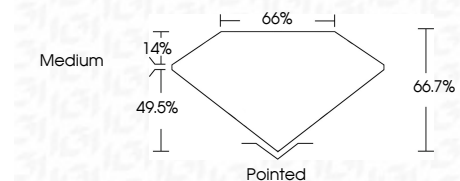

Measurements **7.40 X 5.16 X 3.44 MM**

GRADING RESULTS

Carat Weight **1.10 CARAT**
Color Grade **E**
Clarity Grade **VS 1**

ADDITIONAL GRADING INFORMATION

Polish **EXCELLENT**
Symmetry **EXCELLENT**
Fluorescence **NONE**
Inscription(s) **IGI LG662456087**
Comments: This Laboratory Grown Diamond was created by Chemical Vapor Deposition (CVD) growth process. Type IIa

October 25, 2024
IGI Report No **LG662456087**
CUT CORNERED RECT. MODIFIED BRILLIANT
7.40 X 5.16 X 3.44 MM
Carat Weight **1.10 CARAT**
Color Grade **E**
Clarity Grade **VS 1**
Depth **66.7%**
Table **49.5%**
Girdle **Medium**
Culet **Pointed**
Polish **EXCELLENT**
Symmetry **EXCELLENT**
Fluorescence **NONE**
Inscription(s) **IGI LG662456087**
Comments: This Laboratory Grown Diamond was created by Chemical Vapor Deposition (CVD) growth process. Type IIa

LABORATORY GROWN DIAMOND REPORT

October 25, 2024
IGI Report Number **LG662456087**
Description **LABORATORY GROWN DIAMOND**
Shape and Cutting Style **CUT CORNERED RECTANGULAR
MODIFIED BRILLIANT**
Measurements **7.40 X 5.16 X 3.44 MM**

GRADING RESULTS

Carat Weight **1.10 CARAT**
Color Grade **E**
Clarity Grade **VS 1**

ADDITIONAL GRADING INFORMATION

Polish **EXCELLENT**
Symmetry **EXCELLENT**
Fluorescence **NONE**
Inscription(s) **IGI LG662456087**