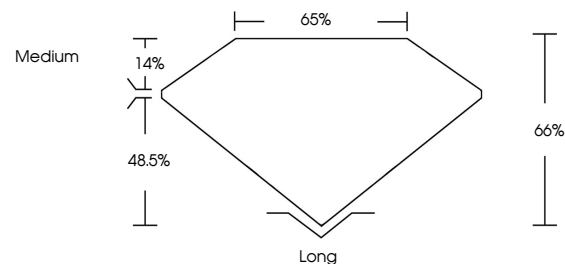

PROPORTIONS