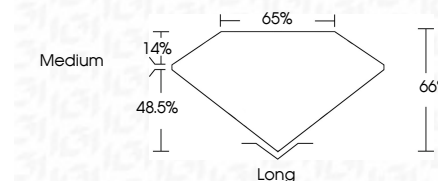

**ELECTRONIC COPY**

LG662449486  
Report verification at [igi.org](http://igi.org)

October 27, 2024  
IGI Report Number **LG662449486**  
Description **LABORATORY GROWN DIAMOND**  
Shape and Cutting Style **EMERALD CUT**  
Measurements **10.84 X 7.67 X 5.06 MM**

**GRADING RESULTS**

Carat Weight **4.10 CARATS**  
Color Grade **E**  
Clarity Grade **VVS 2**

**ADDITIONAL GRADING INFORMATION**

Polish **EXCELLENT**  
Symmetry **EXCELLENT**  
Fluorescence **NONE**  
Inscription(s) **IGI LG662449486**  
Comments: This Laboratory Grown Diamond was created by Chemical Vapor Deposition (CVD) growth process. Type IIa

October 27, 2024  
IGI Report No. **LG662449486**  
**EMERALD CUT**  
4.10 CARATS  
E  
10.84 X 7.67 X 5.06 MM  
Carat Weight  
Color Grade  
Clarity Grade  
Depth  
Table  
Girdle  
Medium  
Long  
EXCELLENT  
EXCELLENT  
NONE  
IGI LG662449486  
Inscription(s)  
Comments: This Laboratory Grown Diamond was created by Chemical Vapor Deposition (CVD) growth process. Type IIa

**LABORATORY GROWN DIAMOND REPORT**

October 27, 2024  
IGI Report Number **LG662449486**  
Description **LABORATORY GROWN DIAMOND**  
Shape and Cutting Style **EMERALD CUT**  
Measurements **10.84 X 7.67 X 5.06 MM**