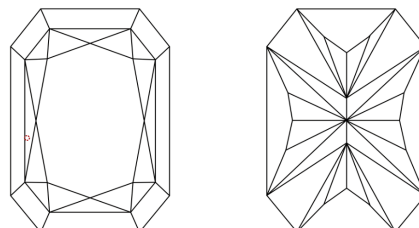

CLARITY CHARACTERISTICS

KEY TO SYMBOLS

Red symbols indicate internal characteristics.
Green symbols indicate external characteristics.

COLOR

D E F G H I J Faint Very Light Light

CLARITY

IF	VS¹⁻²	VS¹⁻²	SI¹⁻²	I¹⁻³
Internally Flawless	Very Very Slightly Included	Very Slightly Included	Slightly Included	Included