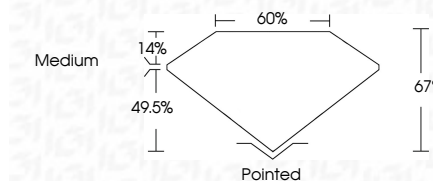

ELECTRONIC COPY

LG660488835
Report verification at igi.org

October 25, 2024
IGI Report Number **LG660488835**
Description **LABORATORY GROWN DIAMOND**
Shape and Cutting Style **CUT CORNERED
RECTANGULAR MODIFIED
BRILLIANT**

Measurements **8.67 X 5.97 X 4.00 MM**

GRADING RESULTS

Carat Weight **1.78 CARAT**
Color Grade **D**
Clarity Grade **VS 1**

ADDITIONAL GRADING INFORMATION

Polish **EXCELLENT**
Symmetry **EXCELLENT**
Fluorescence **NONE**
Inscription(s) **IGI LG660488835**
Comments: This Laboratory Grown Diamond was created by Chemical Vapor Deposition (CVD) growth process. Type IIa

October 25, 2024
IGI Report No **LG660488835**
CUT CORNERED RECT. MODIFIED BRILLIANT
8.67 X 5.97 X 4.00 MM
Carat Weight **1.78 CARAT**
Color Grade **D**
Clarity Grade **VS 1**
Depth **67%**
Table **60%**
Girdle **Medium**
Culet **Pointed**
Polish **EXCELLENT**
Symmetry **EXCELLENT**
Fluorescence **NONE**
Inscription(s) **IGI LG660488835**
Comments: This Laboratory Grown Diamond was created by Chemical Vapor Deposition (CVD) growth process. Type IIa

LABORATORY GROWN DIAMOND REPORT

October 25, 2024
IGI Report Number **LG660488835**
Description **LABORATORY GROWN DIAMOND**
Shape and Cutting Style **CUT CORNERED RECTANGULAR
MODIFIED BRILLIANT**
Measurements **8.67 X 5.97 X 4.00 MM**