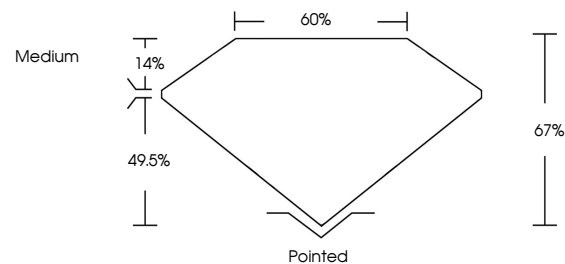

Measurements **8.67 X 5.97 X 4.00 MM**

GRADING RESULTS

Carat Weight **1.78 CARAT**
Color Grade **D**
Clarity Grade **VS 1**

ADDITIONAL GRADING INFORMATION

Polish **EXCELLENT**
Symmetry **EXCELLENT**
Fluorescence **NONE**
Inscription(s) **IGI LG660488835**
Comments: This Laboratory Grown Diamond was created by Chemical Vapor Deposition (CVD) growth process. Type IIa

October 25, 2024
IGI Report No **LG660488835**
CUT CORNERED RECT. MODIFIED BRILLIANT
8.67 X 5.97 X 4.00 MM
Carat Weight **1.78 CARAT**
Color Grade **D**
Clarity Grade **VS 1**
Depth **67%**
Table **60%**
Girdle **Medium**
Culet **Pointed**
Polish **EXCELLENT**
Symmetry **EXCELLENT**
Fluorescence **NONE**
Inscription(s) **IGI LG660488835**
Comments: This Laboratory Grown Diamond was created by Chemical Vapor Deposition (CVD) growth process. Type IIa

GRADING RESULTS

Carat Weight **1.78 CARAT**
Color Grade **D**
Clarity Grade **VS 1**

ADDITIONAL GRADING INFORMATION

Polish **EXCELLENT**
Symmetry **EXCELLENT**
Fluorescence **NONE**
Inscription(s) **IGI LG660488835**

Comments: This Laboratory Grown Diamond was created by Chemical Vapor Deposition (CVD) growth process. Type IIa

PROPORTIONS

Sample Image Used

CLARITY CHARACTERISTICS

KEY TO SYMBOLS

Red symbols indicate internal characteristics.
Green symbols indicate external characteristics.