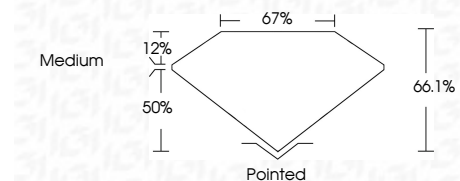

Measurements **9.46 X 6.96 X 4.60 MM**

GRADING RESULTS

Carat Weight **2.57 CARATS**
Color Grade **G**
Clarity Grade **VVS 2**

ADDITIONAL GRADING INFORMATION

Polish **EXCELLENT**
Symmetry **EXCELLENT**
Fluorescence **NONE**
Inscription(s) **(IGI) LG660486570**
Comments: This Laboratory Grown Diamond was created by Chemical Vapor Deposition (CVD) growth process. Type IIa

October 22, 2024
IGI Report No **LG660486570**
CUT CORNERED RECT. MODIFIED BRILLIANT
9.46 X 6.96 X 4.60 MM
Carat Weight **2.57 CARATS**
Color Grade **G**
Clarity Grade **VVS 2**
Depth **66.1%**
Table **50%**
Girdle **Medium**
Culet **Pointed**
Polish **EXCELLENT**
Symmetry **EXCELLENT**
Fluorescence **NONE**
Inscription(s) **(IGI) LG660486570**
Comments: This Laboratory Grown Diamond was created by Chemical Vapor Deposition (CVD) growth process. Type IIa

LABORATORY GROWN DIAMOND REPORT

October 22, 2024
IGI Report Number **LG660486570**
Description **LABORATORY GROWN DIAMOND**
Shape and Cutting Style **CUT CORNERED RECTANGULAR
MODIFIED BRILLIANT**
Measurements **9.46 X 6.96 X 4.60 MM**

GRADING RESULTS

Carat Weight **2.57 CARATS**
Color Grade **G**
Clarity Grade **VVS 2**

ADDITIONAL GRADING INFORMATION

Polish **EXCELLENT**
Symmetry **EXCELLENT**
Fluorescence **NONE**
Inscription(s) **(IGI) LG660486570**