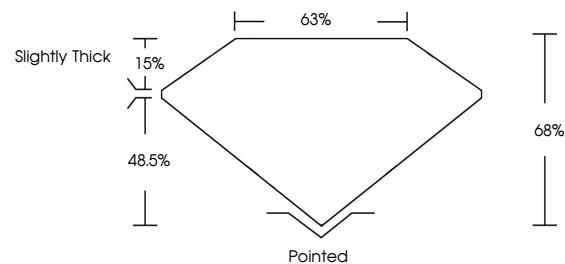

Measurements **9.57 X 6.65 X 4.52 MM**

GRADING RESULTS

Carat Weight **2.51 CARATS**
Color Grade **G**
Clarity Grade **VS 1**

ADDITIONAL GRADING INFORMATION

Polish **EXCELLENT**
Symmetry **EXCELLENT**
Fluorescence **NONE**
Inscription(s) **IGI LG659429916**
Comments: This Laboratory Grown Diamond was created by Chemical Vapor Deposition (CVD) growth process. Type IIa

October 11, 2024
IGI Report No **LG659429916**
CUT CORNERED RECT. MODIFIED BRILLIANT
9.57 X 6.65 X 4.52 MM
Carat Weight **2.51 CARATS**
Color Grade **G**
Clarity Grade **VS 1**
Depth **68%**
Table **48.5%**
Girdle **Slightly Thick**
Culet **Pointed**
Polish **EXCELLENT**
Symmetry **EXCELLENT**
Fluorescence **NONE**
Inscription(s) **IGI LG659429916**
Comments: This Laboratory Grown Diamond was created by Chemical Vapor Deposition (CVD) growth process. Type IIa

GRADING RESULTS

Carat Weight **2.51 CARATS**
Color Grade **G**
Clarity Grade **VS 1**

ADDITIONAL GRADING INFORMATION

Polish **EXCELLENT**
Symmetry **EXCELLENT**
Fluorescence **NONE**
Inscription(s) **IGI LG659429916**

Comments: This Laboratory Grown Diamond was created by Chemical Vapor Deposition (CVD) growth process. Type IIa

PROPORTIONS

Sample Image Used

CLARITY CHARACTERISTICS

KEY TO SYMBOLS

Red symbols indicate internal characteristics.
Green symbols indicate external characteristics.