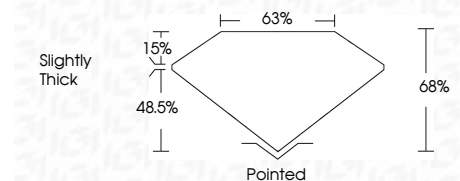

ELECTRONIC COPY

LG659429916
Report verification at igi.org

October 11, 2024
IGI Report Number **LG659429916**
Description **LABORATORY GROWN DIAMOND**
Shape and Cutting Style **CUT CORNERED
RECTANGULAR MODIFIED
BRILLIANT**

Measurements **9.57 X 6.65 X 4.52 MM**

GRADING RESULTS

Carat Weight **2.51 CARATS**
Color Grade **G**
Clarity Grade **VS 1**

ADDITIONAL GRADING INFORMATION

Polish **EXCELLENT**
Symmetry **EXCELLENT**
Fluorescence **NONE**
Inscription(s) **IGI LG659429916**
Comments: This Laboratory Grown Diamond was created by Chemical Vapor Deposition (CVD) growth process. Type IIa

October 11, 2024
IGI Report No **LG659429916**
CUT CORNERED RECT. MODIFIED BRILLIANT
9.57 X 6.65 X 4.52 MM
Carat Weight **2.51 CARATS**
Color Grade **G**
Clarity Grade **VS 1**
Depth **68%**
Table **48.5%**
Girdle **Slightly Thick**
Culet **Pointed**
Polish **EXCELLENT**
Symmetry **EXCELLENT**
Fluorescence **NONE**
Inscription(s) **IGI LG659429916**
Comments: This Laboratory Grown Diamond was created by Chemical Vapor Deposition (CVD) growth process. Type IIa

LABORATORY GROWN DIAMOND REPORT

October 11, 2024
IGI Report Number **LG659429916**
Description **LABORATORY GROWN DIAMOND**
Shape and Cutting Style **CUT CORNERED RECTANGULAR
MODIFIED BRILLIANT**
Measurements **9.57 X 6.65 X 4.52 MM**