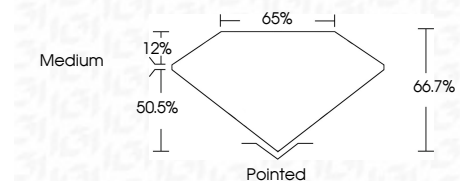

Measurements **8.93 X 6.21 X 4.14 MM**

GRADING RESULTS

Carat Weight **2.03 CARATS**
Color Grade **E**
Clarity Grade **VS 1**

ADDITIONAL GRADING INFORMATION

Polish **EXCELLENT**
Symmetry **EXCELLENT**
Fluorescence **NONE**
Inscription(s) **IGI LG659423765**
Comments: This Laboratory Grown Diamond was created by Chemical Vapor Deposition (CVD) growth process. Type IIa

October 11, 2024
IGI Report No **LG659423765**
CUT CORNERED RECT. MODIFIED BRILLIANT
8.93 X 6.21 X 4.14 MM
Carat Weight **2.03 CARATS**
Color Grade **E**
Clarity Grade **VS 1**
Depth **66.7%**
Table **50.5%**
Girdle **Medium**
Culet **Pointed**
Polish **EXCELLENT**
Symmetry **EXCELLENT**
Fluorescence **NONE**
Inscription(s) **IGI LG659423765**
Comments: This Laboratory Grown Diamond was created by Chemical Vapor Deposition (CVD) growth process. Type IIa

LABORATORY GROWN DIAMOND REPORT

October 11, 2024
IGI Report Number **LG659423765**
Description **LABORATORY GROWN DIAMOND**
Shape and Cutting Style **CUT CORNERED RECTANGULAR
MODIFIED BRILLIANT**
Measurements **8.93 X 6.21 X 4.14 MM**

GRADING RESULTS

Carat Weight **2.03 CARATS**
Color Grade **E**
Clarity Grade **VS 1**

ADDITIONAL GRADING INFORMATION

Polish **EXCELLENT**
Symmetry **EXCELLENT**
Fluorescence **NONE**
Inscription(s) **IGI LG659423765**