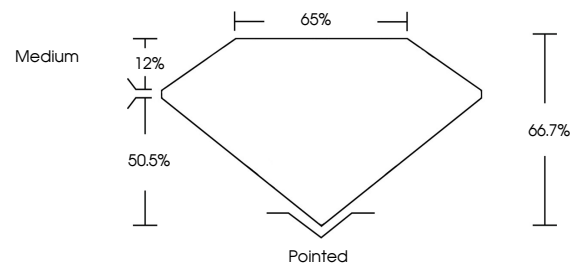

Measurements **8.93 X 6.21 X 4.14 MM**

GRADING RESULTS

Carat Weight **2.03 CARATS**
Color Grade **E**
Clarity Grade **VS 1**

ADDITIONAL GRADING INFORMATION

Polish **EXCELLENT**
Symmetry **EXCELLENT**
Fluorescence **NONE**
Inscription(s) **IGI LG659423765**
Comments: This Laboratory Grown Diamond was created by Chemical Vapor Deposition (CVD) growth process. Type IIa

October 11, 2024
IGI Report No **LG659423765**
CUT CORNERED RECT. MODIFIED BRILLIANT
8.93 X 6.21 X 4.14 MM
Carat Weight **2.03 CARATS**
Color Grade **E**
Clarity Grade **VS 1**
Depth **66.7%**
Table **50.5%**
Girdle **Medium**
Culet **Pointed**
Polish **EXCELLENT**
Symmetry **EXCELLENT**
Fluorescence **NONE**
Inscription(s) **IGI LG659423765**
Comments: This Laboratory Grown Diamond was created by Chemical Vapor Deposition (CVD) growth process. Type IIa

GRADING RESULTS

Carat Weight **2.03 CARATS**
Color Grade **E**
Clarity Grade **VS 1**

ADDITIONAL GRADING INFORMATION

Polish **EXCELLENT**
Symmetry **EXCELLENT**
Fluorescence **NONE**
Inscription(s) **IGI LG659423765**

Comments: This Laboratory Grown Diamond was created by Chemical Vapor Deposition (CVD) growth process. Type IIa

PROPORTIONS

Sample Image Used

CLARITY CHARACTERISTICS

KEY TO SYMBOLS

Red symbols indicate internal characteristics.
Green symbols indicate external characteristics.