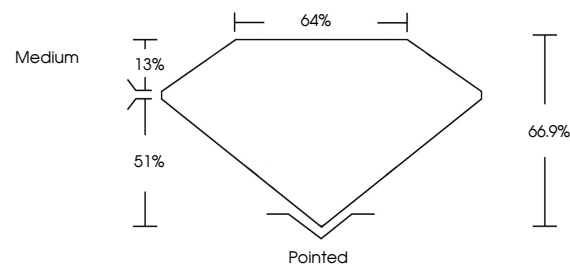

PROPORTIONS