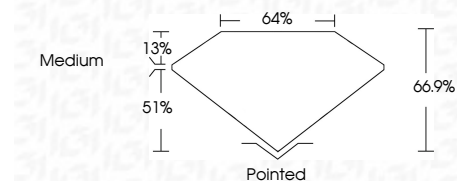

**ELECTRONIC COPY**

LG658480556  
Report verification at igi.org

October 9, 2024

IGI Report Number **LG658480556**

Description **LABORATORY GROWN DIAMOND**

Shape and Cutting Style **CUT CORNERED  
RECTANGULAR MODIFIED  
BRILLIANT**

Measurements **12.30 X 8.49 X 5.68 MM**

**GRADING RESULTS**

Carat Weight **5.10 CARATS**

Color Grade **E**

Clarity Grade **VS 1**

**ADDITIONAL GRADING INFORMATION**

Polish **EXCELLENT**

Symmetry **EXCELLENT**

Fluorescence **NONE**

Inscription(s) **IGI LG658480556**

Comments: This Laboratory Grown Diamond was created by Chemical Vapor Deposition (CVD) growth process. Type IIa

**IGI**

October 9, 2024  
IGI Report No LG658480556  
CUT CORNERED RECT. MODIFIED BRILLIANT  
12.30 X 8.49 X 5.68 MM  
5.10 CARATS  
E  
5.10 CARATS  
E  
VS 1  
66.9%  
51%  
Crown  
Medium  
Pointed  
EXCELLENT  
EXCELLENT  
NONE  
IGI LG658480556  
Comments: This Laboratory Grown Diamond was created by Chemical Vapor Deposition (CVD) growth process. Type IIa

**LABORATORY GROWN DIAMOND REPORT**

October 9, 2024

IGI Report Number **LG658480556**

Description **LABORATORY GROWN DIAMOND**

Shape and Cutting Style **CUT CORNERED RECTANGULAR  
MODIFIED BRILLIANT**

Measurements **12.30 X 8.49 X 5.68 MM**