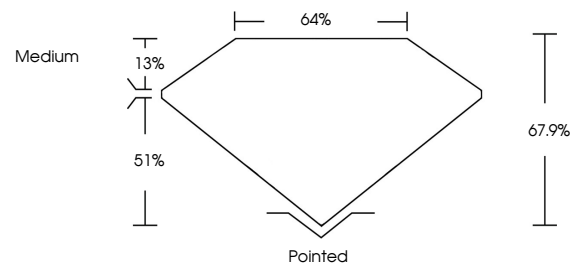

Measurements **8.71 X 6.33 X 4.30 MM**

GRADING RESULTS

Carat Weight **2.02 CARATS**
Color Grade **E**
Clarity Grade **VS 2**

ADDITIONAL GRADING INFORMATION

Polish **EXCELLENT**
Symmetry **EXCELLENT**
Fluorescence **NONE**
Inscription(s) **IGI LG656414529**
Comments: This Laboratory Grown Diamond was created by Chemical Vapor Deposition (CVD) growth process. Type IIa

October 4, 2024
IGI Report No **LG656414529**
CUT CORNERED RECT. MODIFIED BRILLIANT
8.71 X 6.33 X 4.30 MM
Carat Weight **2.02 CARATS**
Color Grade **E**
Clarity Grade **VS 2**
Depth **51%**
Table **13%**
Girdle **4/5**
Medium
Culet **Pointed**
Polish **EXCELLENT**
Symmetry **EXCELLENT**
Fluorescence **NONE**
Inscription(s) **IGI LG656414529**
Comments: This Laboratory Grown Diamond was created by Chemical Vapor Deposition (CVD) growth process. Type IIa

GRADING RESULTS

Carat Weight **2.02 CARATS**
Color Grade **E**
Clarity Grade **VS 2**

ADDITIONAL GRADING INFORMATION

Polish **EXCELLENT**
Symmetry **EXCELLENT**
Fluorescence **NONE**
Inscription(s) **IGI LG656414529**

Comments: This Laboratory Grown Diamond was created by Chemical Vapor Deposition (CVD) growth process. Type IIa

PROPORTIONS

Sample Image Used

CLARITY CHARACTERISTICS

KEY TO SYMBOLS

Red symbols indicate internal characteristics.
Green symbols indicate external characteristics.