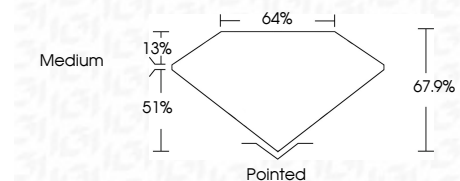

Measurements **8.71 X 6.33 X 4.30 MM**

GRADING RESULTS

Carat Weight **2.02 CARATS**
Color Grade **E**
Clarity Grade **VS 2**

ADDITIONAL GRADING INFORMATION

Polish **EXCELLENT**
Symmetry **EXCELLENT**
Fluorescence **NONE**
Inscription(s) **IGI LG656414529**
Comments: This Laboratory Grown Diamond was created by Chemical Vapor Deposition (CVD) growth process. Type IIa

October 4, 2024
IGI Report No **LG656414529**
CUT CORNERED RECT. MODIFIED BRILLIANT
8.71 X 6.33 X 4.30 MM
Carat Weight **2.02 CARATS**
Color Grade **E**
Clarity Grade **VS 2**
Depth **51%**
Table **13%**
Girdle **4/5**
Medium
Culet **Pointed**
Polish **EXCELLENT**
Symmetry **EXCELLENT**
Fluorescence **NONE**
Inscription(s) **IGI LG656414529**
Comments: This Laboratory Grown Diamond was created by Chemical Vapor Deposition (CVD) growth process. Type IIa

LABORATORY GROWN DIAMOND REPORT

October 4, 2024
IGI Report Number **LG656414529**
Description **LABORATORY GROWN DIAMOND**
Shape and Cutting Style **CUT CORNERED RECTANGULAR
MODIFIED BRILLIANT**
Measurements **8.71 X 6.33 X 4.30 MM**