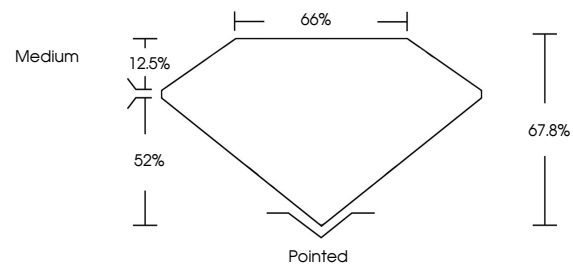

Measurements **8.63 X 5.96 X 4.04 MM**

GRADING RESULTS

Carat Weight **1.77 CARAT**
Color Grade **F**
Clarity Grade **VVS 2**

ADDITIONAL GRADING INFORMATION

Polish **EXCELLENT**
Symmetry **EXCELLENT**
Fluorescence **NONE**
Inscription(s) **IGI LG655439590**
Comments: This Laboratory Grown Diamond was created by Chemical Vapor Deposition (CVD) growth process. Type IIa

October 3, 2024
IGI Report No **LG655439590**
CUT CORNERED RECT. MODIFIED BRILLIANT
8.63 X 5.96 X 4.04 MM
Carat Weight **1.77 CARAT**
Color Grade **F**
Clarity Grade **VVS 2**
Depth **67.8%**
Table **65%**
Girdle **Medium**
Culet **Pointed**
Polish **EXCELLENT**
Symmetry **EXCELLENT**
Fluorescence **NONE**
Inscription(s) **IGI LG655439590**
Comments: This Laboratory Grown Diamond was created by Chemical Vapor Deposition (CVD) growth process. Type IIa

GRADING RESULTS

Carat Weight **1.77 CARAT**
Color Grade **F**
Clarity Grade **VVS 2**

ADDITIONAL GRADING INFORMATION

Polish **EXCELLENT**
Symmetry **EXCELLENT**
Fluorescence **NONE**
Inscription(s) **IGI LG655439590**

Comments: This Laboratory Grown Diamond was created by Chemical Vapor Deposition (CVD) growth process. Type IIa

PROPORTIONS

Sample Image Used

CLARITY CHARACTERISTICS

KEY TO SYMBOLS

Red symbols indicate internal characteristics.
Green symbols indicate external characteristics.