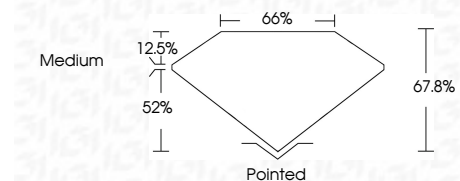

Measurements **8.63 X 5.96 X 4.04 MM**

GRADING RESULTS

Carat Weight **1.77 CARAT**
Color Grade **F**
Clarity Grade **VVS 2**

ADDITIONAL GRADING INFORMATION

Polish **EXCELLENT**
Symmetry **EXCELLENT**
Fluorescence **NONE**
Inscription(s) **IGI LG655439590**
Comments: This Laboratory Grown Diamond was created by Chemical Vapor Deposition (CVD) growth process. Type IIa

October 3, 2024
IGI Report No **LG655439590**
CUT CORNERED RECT. MODIFIED BRILLIANT
8.63 X 5.96 X 4.04 MM
Carat Weight **1.77 CARAT**
Color Grade **F**
Clarity Grade **VVS 2**
Depth **67.8%**
Table **65%**
Girdle **Medium**
Culet **Pointed**
Polish **EXCELLENT**
Symmetry **EXCELLENT**
Fluorescence **NONE**
Inscription(s) **IGI LG655439590**
Comments: This Laboratory Grown Diamond was created by Chemical Vapor Deposition (CVD) growth process. Type IIa

LABORATORY GROWN DIAMOND REPORT

October 3, 2024
IGI Report Number **LG655439590**
Description **LABORATORY GROWN DIAMOND**
Shape and Cutting Style **CUT CORNERED RECTANGULAR
MODIFIED BRILLIANT**
Measurements **8.63 X 5.96 X 4.04 MM**

GRADING RESULTS

Carat Weight **1.77 CARAT**
Color Grade **F**
Clarity Grade **VVS 2**

ADDITIONAL GRADING INFORMATION

Polish **EXCELLENT**
Symmetry **EXCELLENT**
Fluorescence **NONE**
Inscription(s) **IGI LG655439590**