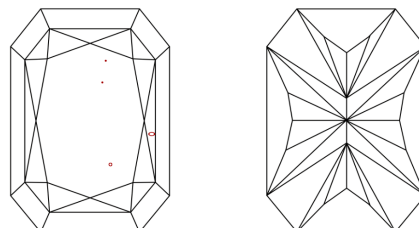

CLARITY CHARACTERISTICS

KEY TO SYMBOLS

Red symbols indicate internal characteristics.
Green symbols indicate external characteristics.

COLOR

D E F G H I J Faint Very Light Light

CLARITY

IF VS 1-2 VS 1-2 SI 1-2 I 1-3
Internally Flawless Very Very Slightly Included Very Slightly Included Slightly Included Included