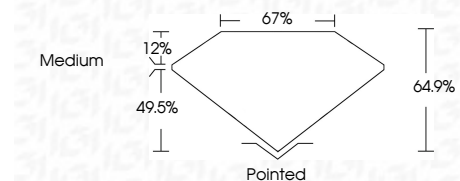

ELECTRONIC COPY

LG654472758
Report verification at igi.org

September 25, 2024
IGI Report Number **LG654472758**
Description **LABORATORY GROWN DIAMOND**
Shape and Cutting Style **CUT CORNERED RECTANGULAR MODIFIED BRILLIANT**

Measurements **9.46 X 6.53 X 4.24 MM**

GRADING RESULTS

Carat Weight **2.29 CARATS**
Color Grade **D**
Clarity Grade **VS 2**

ADDITIONAL GRADING INFORMATION

Polish **EXCELLENT**
Symmetry **EXCELLENT**
Fluorescence **NONE**
Inscription(s) **IGI LG654472758**

Comments: This Laboratory Grown Diamond was created by Chemical Vapor Deposition (CVD) growth process.
Type IIa

September 25, 2024
IGI Report No **LG654472758**
CUT CORNERED RECT. MODIFIED BRILLIANT
9.46 X 6.53 X 4.24 MM
Carat Weight **2.29 CARATS**
Color Grade **D**
Clarity Grade **VS 2**
Depth **49.5%**
Table **12%**
Girdle **Medium**
Culet **Pointed**
Polish **EXCELLENT**
Symmetry **EXCELLENT**
Fluorescence **NONE**
Inscription(s) **IGI LG654472758**
Comments: This Laboratory Grown Diamond was created by Chemical Vapor Deposition (CVD) growth process.
Type IIa

GRADING RESULTS

Carat Weight **2.29 CARATS**
Color Grade **D**
Clarity Grade **VS 2**

ADDITIONAL GRADING INFORMATION

Polish **EXCELLENT**
Symmetry **EXCELLENT**
Fluorescence **NONE**

Inscription(s) **IGI LG654472758**