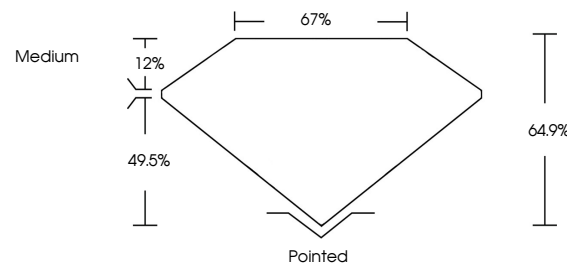

Measurements **9.46 X 6.53 X 4.24 MM**

GRADING RESULTS

Carat Weight **2.29 CARATS**
Color Grade **D**
Clarity Grade **VS 2**

ADDITIONAL GRADING INFORMATION

Polish **EXCELLENT**
Symmetry **EXCELLENT**
Fluorescence **NONE**
Inscription(s) **IGI LG654472758**

Comments: This Laboratory Grown Diamond was created by Chemical Vapor Deposition (CVD) growth process.
Type IIa

September 25, 2024
IGI Report No **LG654472758**
CUT CORNERED RECT. MODIFIED BRILLIANT
9.46 X 6.53 X 4.24 MM
Carat Weight **2.29 CARATS**
Color Grade **D**
Clarity Grade **VS 2**
Depth **49.5%**
Table **12%**
Girdle **Medium**
Culet **Pointed**
Polish **EXCELLENT**
Symmetry **EXCELLENT**
Fluorescence **NONE**
Inscription(s) **IGI LG654472758**
Comments: This Laboratory Grown Diamond was created by Chemical Vapor Deposition (CVD) growth process.
Type IIa

GRADING RESULTS

Carat Weight **2.29 CARATS**
Color Grade **D**
Clarity Grade **VS 2**

ADDITIONAL GRADING INFORMATION

Polish **EXCELLENT**
Symmetry **EXCELLENT**
Fluorescence **NONE**

Inscription(s) **IGI LG654472758**

Comments: This Laboratory Grown Diamond was created by Chemical Vapor Deposition (CVD) growth process.
Type IIa

PROPORTIONS

Sample Image Used

CLARITY CHARACTERISTICS

KEY TO SYMBOLS

Red symbols indicate internal characteristics.
Green symbols indicate external characteristics.