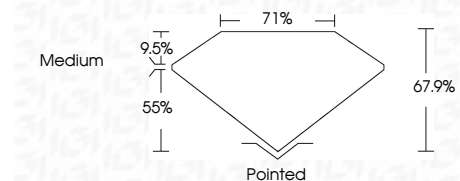

**ELECTRONIC COPY**

LG648433893  
Report verification at igi.org

August 17, 2024  
IGI Report Number **LG648433893**  
Description **LABORATORY GROWN DIAMOND**  
Shape and Cutting Style **PRINCESS CUT**  
Measurements **7.00 X 6.97 X 4.73 MM**

**GRADING RESULTS**  
Carat Weight **2.04 CARATS**  
Color Grade **G**  
Clarity Grade **VS 1**

**ADDITIONAL GRADING INFORMATION**  
Polish **EXCELLENT**  
Symmetry **EXCELLENT**  
Fluorescence **NONE**  
Inscription(s) **IGI LG648433893**  
Comments: This Laboratory Grown Diamond was created by Chemical Vapor Deposition (CVD) growth process. Type IIa

August 17, 2024  
IGI Report No **LG648433893**  
**PRINCESS CUT**  
**7.00 X 6.97 X 4.73 MM**  
Carat Weight **2.04 CARATS**  
Color Grade **G**  
Clarity Grade **VS 1**  
Depth **55%**  
Table **9.5%**  
Girdle **Medium**  
Culet **Pointed**  
Polish **EXCELLENT**  
Symmetry **EXCELLENT**  
Fluorescence **NONE**  
Inscription(s) **IGI LG648433893**  
Comments: This Laboratory Grown Diamond was created by Chemical Vapor Deposition (CVD) growth process. Type IIa