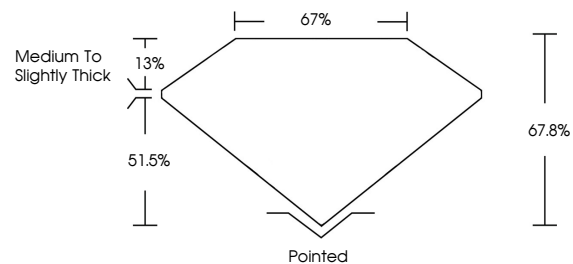

Measurements **10.12 X 7.12 X 4.83 MM**

GRADING RESULTS

Carat Weight **2.97 CARATS**
Color Grade **D**
Clarity Grade **VS 1**

ADDITIONAL GRADING INFORMATION

Polish **EXCELLENT**
Symmetry **EXCELLENT**
Fluorescence **NONE**
Inscription(s) **(IGI) LG646455264**
Comments: This Laboratory Grown Diamond was created by Chemical Vapor Deposition (CVD) growth process. Type IIa

August 5, 2024
IGI Report No **LG646455264**
CUT CORNERED RECT. MODIFIED BRILLIANT
10.12 X 7.12 X 4.83 MM
Carat Weight **2.97 CARATS**
Color Grade **D**
Clarity Grade **VS 1**
Depth **51.5%**
Table **13%**
Girdle **Medium to Slightly Thick**
Culet **Pointed**
Polish **EXCELLENT**
Symmetry **EXCELLENT**
Fluorescence **NONE**
Inscription(s) **(IGI) LG646455264**
Comments: This Laboratory Grown Diamond was created by Chemical Vapor Deposition (CVD) growth process. Type IIa

GRADING RESULTS

Carat Weight **2.97 CARATS**
Color Grade **D**
Clarity Grade **VS 1**

ADDITIONAL GRADING INFORMATION

Polish **EXCELLENT**
Symmetry **EXCELLENT**
Fluorescence **NONE**
Inscription(s) **(IGI) LG646455264**

Comments: This Laboratory Grown Diamond was created by Chemical Vapor Deposition (CVD) growth process. Type IIa

PROPORTIONS

Sample Image Used

CLARITY CHARACTERISTICS

KEY TO SYMBOLS

Red symbols indicate internal characteristics.
Green symbols indicate external characteristics.