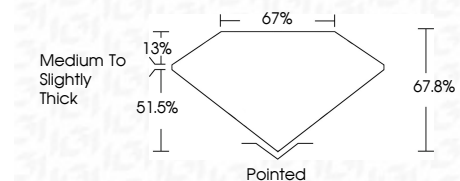

ELECTRONIC COPY

LG646455264
Report verification at igi.org

August 5, 2024
IGI Report Number **LG646455264**
Description **LABORATORY GROWN DIAMOND**
Shape and Cutting Style **CUT CORNERED
RECTANGULAR MODIFIED
BRILLIANT**

Measurements **10.12 X 7.12 X 4.83 MM**

GRADING RESULTS

Carat Weight **2.97 CARATS**
Color Grade **D**
Clarity Grade **VS 1**

ADDITIONAL GRADING INFORMATION

Polish **EXCELLENT**
Symmetry **EXCELLENT**
Fluorescence **NONE**
Inscription(s) **(IGI) LG646455264**
Comments: This Laboratory Grown Diamond was created by Chemical Vapor Deposition (CVD) growth process. Type IIa

August 5, 2024
IGI Report No **LG646455264**
CUT CORNERED RECT. MODIFIED BRILLIANT
10.12 X 7.12 X 4.83 MM
Carat Weight **2.97 CARATS**
Color Grade **D**
Clarity Grade **VS 1**
Depth **51.5%**
Table **13%**
Girdle **Medium to Slightly Thick**
Culet **Pointed**
Polish **EXCELLENT**
Symmetry **EXCELLENT**
Fluorescence **NONE**
Inscription(s) **(IGI) LG646455264**
Comments: This Laboratory Grown Diamond was created by Chemical Vapor Deposition (CVD) growth process. Type IIa

LABORATORY GROWN DIAMOND REPORT

August 5, 2024
IGI Report Number **LG646455264**
Description **LABORATORY GROWN DIAMOND**
Shape and Cutting Style **CUT CORNERED RECTANGULAR
MODIFIED BRILLIANT**
Measurements **10.12 X 7.12 X 4.83 MM**