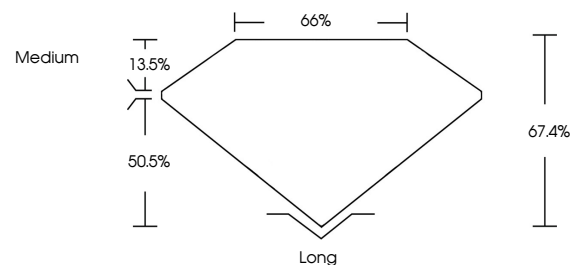

July 18, 2024
IGI Report No. **LG644468578**
EMERALD CUT
Carat Weight **1.59 CARAT**
Color Grade **F**
Clarity Grade **VS 1**
Depth **67.4%**
Table **66%**
Girdle **Medium**
Culet **Long**
Polish **EXCELLENT**
Symmetry **EXCELLENT**
Fluorescence **NONE**
Inscription(s) **IGI LG644468578**

GRADING RESULTS

Carat Weight **1.59 CARAT**
Color Grade **F**
Clarity Grade **VS 1**

ADDITIONAL GRADING INFORMATION

Polish **EXCELLENT**
Symmetry **EXCELLENT**
Fluorescence **NONE**
Inscription(s) **IGI LG644468578**

Comments: This Laboratory Grown Diamond was created by Chemical Vapor Deposition (CVD) growth process. Type IIa

PROPORTIONS

Sample Image Used

CLARITY CHARACTERISTICS

KEY TO SYMBOLS

Red symbols indicate internal characteristics.
Green symbols indicate external characteristics.