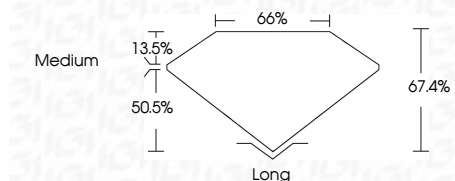

ELECTRONIC COPY

LG644468578
Report verification at igi.org

July 18, 2024
IGI Report Number **LG644468578**
Description **LABORATORY GROWN DIAMOND**
Shape and Cutting Style **EMERALD CUT**
Measurements **7.72 X 5.61 X 3.78 MM**

GRADING RESULTS

Carat Weight **1.59 CARAT**
Color Grade **F**
Clarity Grade **VS 1**

ADDITIONAL GRADING INFORMATION

Polish **EXCELLENT**
Symmetry **EXCELLENT**
Fluorescence **NONE**
Inscription(s) **IGI LG644468578**
Comments: This Laboratory Grown Diamond was created by Chemical Vapor Deposition (CVD) growth process. Type IIa

July 18, 2024
IGI Report No. **LG644468578**
EMERALD CUT
Carat Weight **1.59 CARAT**
Color Grade **F**
Clarity Grade **VS 1**
Depth **67.4%**
Table **66%**
Girdle **Medium**
Culet **Long**
Polish **EXCELLENT**
Symmetry **EXCELLENT**
Fluorescence **NONE**
Inscription(s) **IGI LG644468578**

Comments: This Laboratory Grown Diamond was created by Chemical Vapor Deposition (CVD) growth process. Type IIa

LABORATORY GROWN DIAMOND REPORT

July 18, 2024
IGI Report Number **LG644468578**
Description **LABORATORY GROWN DIAMOND**
Shape and Cutting Style **EMERALD CUT**
Measurements **7.72 X 5.61 X 3.78 MM**