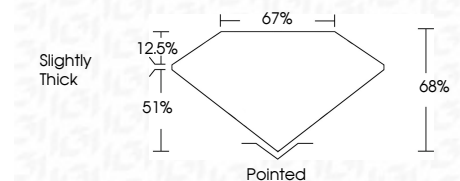

ELECTRONIC COPY

LG642488350
Report verification at igi.org

July 11, 2024
IGI Report Number **LG642488350**
Description **LABORATORY GROWN DIAMOND**
Shape and Cutting Style **CUT CORNERED
RECTANGULAR MODIFIED
BRILLIANT**

Measurements **11.16 X 7.77 X 5.28 MM**

GRADING RESULTS

Carat Weight **3.91 CARATS**
Color Grade **H**
Clarity Grade **VS 1**

ADDITIONAL GRADING INFORMATION

Polish **EXCELLENT**
Symmetry **EXCELLENT**
Fluorescence **NONE**
Inscription(s) **IGI LG642488350**
Comments: This Laboratory Grown Diamond was created by Chemical Vapor Deposition (CVD) growth process. Type IIa

July 11, 2024
IGI Report No **LG642488350**
CUT CORNERED RECT. MODIFIED BRILLIANT
11.16 X 7.77 X 5.28 MM
Carat Weight **3.91 CARATS**
Color Grade **H**
Clarity Grade **VS 1**
Depth **68%**
Table **12.5%**
Girdle **Slightly Thick**
Culet **Pointed**
Polish **EXCELLENT**
Symmetry **EXCELLENT**
Fluorescence **NONE**
Inscription(s) **IGI LG642488350**
Comments: This Laboratory Grown Diamond was created by Chemical Vapor Deposition (CVD) growth process. Type IIa

LABORATORY GROWN DIAMOND REPORT

July 11, 2024
IGI Report Number **LG642488350**
Description **LABORATORY GROWN DIAMOND**
Shape and Cutting Style **CUT CORNERED RECTANGULAR
MODIFIED BRILLIANT**
Measurements **11.16 X 7.77 X 5.28 MM**