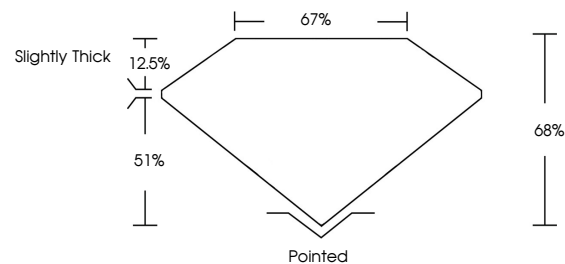

Measurements **11.16 X 7.77 X 5.28 MM**

GRADING RESULTS

Carat Weight **3.91 CARATS**
Color Grade **H**
Clarity Grade **VS 1**

ADDITIONAL GRADING INFORMATION

Polish **EXCELLENT**
Symmetry **EXCELLENT**
Fluorescence **NONE**
Inscription(s) **IGI LG642488350**
Comments: This Laboratory Grown Diamond was created by Chemical Vapor Deposition (CVD) growth process. Type IIa

July 11, 2024
IGI Report No **LG642488350**
CUT CORNERED RECT. MODIFIED BRILLIANT
11.16 X 7.77 X 5.28 MM
Carat Weight **3.91 CARATS**
Color Grade **H**
Clarity Grade **VS 1**
Depth **68%**
Table **12.5%**
Girdle **Slightly Thick**
Culet **Pointed**
Polish **EXCELLENT**
Symmetry **EXCELLENT**
Fluorescence **NONE**
Inscription(s) **IGI LG642488350**
Comments: This Laboratory Grown Diamond was created by Chemical Vapor Deposition (CVD) growth process. Type IIa

GRADING RESULTS

Carat Weight **3.91 CARATS**
Color Grade **H**
Clarity Grade **VS 1**

ADDITIONAL GRADING INFORMATION

Polish **EXCELLENT**
Symmetry **EXCELLENT**
Fluorescence **NONE**
Inscription(s) **IGI LG642488350**

Comments: This Laboratory Grown Diamond was created by Chemical Vapor Deposition (CVD) growth process. Type IIa

PROPORTIONS

Sample Image Used

CLARITY CHARACTERISTICS

KEY TO SYMBOLS

Red symbols indicate internal characteristics.
Green symbols indicate external characteristics.