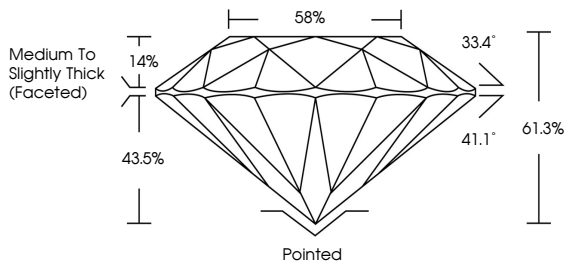

PROPORTIONS