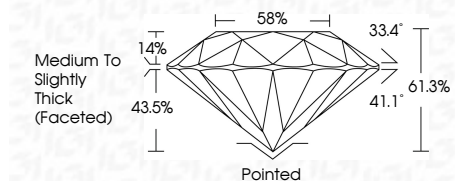

ELECTRONIC COPY

LG642415769
Report verification at igi.org

July 5, 2024
IGI Report Number **LG642415769**
Description **LABORATORY GROWN DIAMOND**
Shape and Cutting Style **ROUND BRILLIANT**
Measurements **8.04 - 8.02 X 4.92 MM**

GRADING RESULTS
Carat Weight **1.96 CARAT**
Color Grade **E**
Clarity Grade **VS 1**
Cut Grade **IDEAL**

ADDITIONAL GRADING INFORMATION
Polish **EXCELLENT**
Symmetry **EXCELLENT**
Fluorescence **NONE**
Inscription(s) **IGI LG642415769**
Comments: This Laboratory Grown Diamond was created by Chemical Vapor Deposition (CVD) growth process. Type IIa

July 5, 2024
IGI Report No **LG642415769**
ROUND BRILLIANT
Carat Weight **1.96 CARAT**
Color Grade **E**
Clarity Grade **VS 1**
Cut Grade **IDEAL**
Depth **61.3%**
Table **58%**
Girdle **Medium To Slightly Thick (Faceted)**
Culet **Pointed**
Polish **EXCELLENT**
Symmetry **EXCELLENT**
Fluorescence **NONE**
Inscription(s) **IGI LG642415769**
Comments: This Laboratory Grown Diamond was created by Chemical Vapor Deposition (CVD) growth process. Type IIa

LABORATORY GROWN DIAMOND REPORT

July 5, 2024
IGI Report Number **LG642415769**
Description **LABORATORY GROWN DIAMOND**
Shape and Cutting Style **ROUND BRILLIANT**
Measurements **8.04 - 8.02 X 4.92 MM**