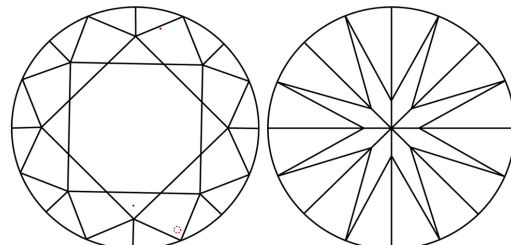

CLARITY CHARACTERISTICS

KEY TO SYMBOLS
Red symbols indicate internal characteristics.
Green symbols indicate external characteristics.