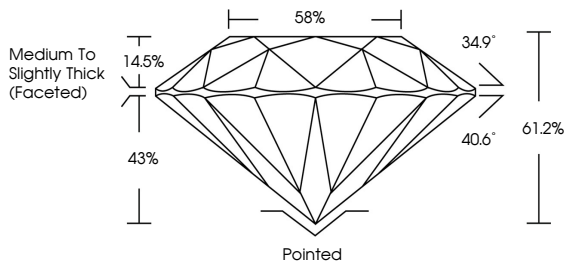

PROPORTIONS