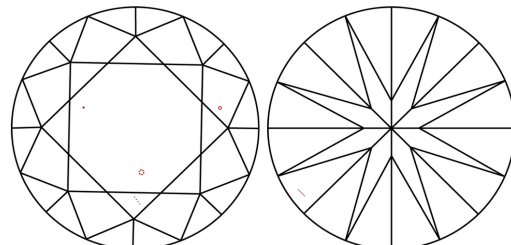

June 30, 2024
IGI Report Number **LG640457028**
Description **LABORATORY GROWN DIAMOND**
Shape and Cutting Style **ROUND BRILLIANT**
Measurements **8.60 - 8.65 X 5.28 MM**

GRADING RESULTS
Carat Weight **2.46 CARATS**
Color Grade **G**
Clarity Grade **VS 1**
Cut Grade **IDEAL**

PROPORTIONS

CLARITY CHARACTERISTICS

KEY TO SYMBOLS
Red symbols indicate internal characteristics.
Green symbols indicate external characteristics.

Sample Image Used

COLOR

D	E	F	G	H	I	J	Faint	Very Light	Light
---	---	---	---	---	---	---	-------	------------	-------