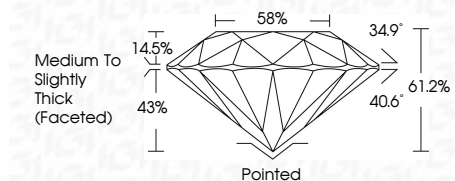

ELECTRONIC COPY

LG640457028
Report verification at igi.org

June 30, 2024
IGI Report Number **LG640457028**
Description **LABORATORY GROWN DIAMOND**
Shape and Cutting Style **ROUND BRILLIANT**
Measurements **8.60 - 8.65 X 5.28 MM**

GRADING RESULTS
Carat Weight **2.46 CARATS**
Color Grade **G**
Clarity Grade **VS 1**
Cut Grade **IDEAL**

ADDITIONAL GRADING INFORMATION
Polish **EXCELLENT**
Symmetry **EXCELLENT**
Fluorescence **NONE**
Inscription(s) **IGI LG640457028**
Comments: This Laboratory Grown Diamond was created by Chemical Vapor Deposition (CVD) growth process. Type IIa

June 30, 2024
IGI Report No LG640457028
ROUND BRILLIANT
8.60 - 8.65 X 5.28 MM
2.46 CARATS
Color Grade **G**
Clarity Grade **VS 1**
Cut Grade **IDEAL**
Depth **61.2%**
Table **58%**
Girdle **Medium To Slightly Thick (Faceted)**
Culet **Pointed**
Polish **EXCELLENT**
Symmetry **EXCELLENT**
Fluorescence **NONE**
Inscription(s) **IGI LG640457028**
Comments: This Laboratory Grown Diamond was created by Chemical Vapor Deposition (CVD) growth process. Type IIa

June 30, 2024
IGI Report Number **LG640457028**
Description **LABORATORY GROWN DIAMOND**
Shape and Cutting Style **ROUND BRILLIANT**
Measurements **8.60 - 8.65 X 5.28 MM**

GRADING RESULTS
Carat Weight **2.46 CARATS**
Color Grade **G**
Clarity Grade **VS 1**
Cut Grade **IDEAL**