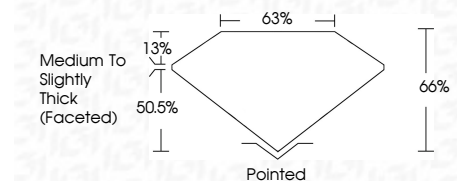

ELECTRONIC COPY

LG640408457
Report verification at igi.org

June 24, 2024
IGI Report Number **LG640408457**
Description **LABORATORY GROWN DIAMOND**
Shape and Cutting Style **CUSHION BRILLIANT**
Measurements **9.39 X 7.21 X 4.76 MM**

GRADING RESULTS
Carat Weight **2.56 CARATS**
Color Grade **G**
Clarity Grade **VS 1**

ADDITIONAL GRADING INFORMATION
Polish **EXCELLENT**
Symmetry **EXCELLENT**
Fluorescence **NONE**
Inscription(s) **IGI LG640408457**
Comments: This Laboratory Grown Diamond was created by Chemical Vapor Deposition (CVD) growth process. Type IIa

June 24, 2024
IGI Report No. **LG640408457**
CUSHION BRILLIANT
9.39 X 7.21 X 4.76 MM
Carat Weight **2.56 CARATS**
Color Grade **G**
Clarity Grade **VS 1**
Depth **66%**
Table **63%**
Girdle **Medium to Slightly Thick (Faceted)**
Culet **Pointed**
Polish **EXCELLENT**
Symmetry **EXCELLENT**
Fluorescence **NONE**
Inscription(s) **IGI LG640408457**

Comments: This Laboratory Grown Diamond was created by Chemical Vapor Deposition (CVD) growth process. Type IIa

LABORATORY GROWN DIAMOND REPORT

June 24, 2024
IGI Report Number **LG640408457**
Description **LABORATORY GROWN DIAMOND**
Shape and Cutting Style **CUSHION BRILLIANT**
Measurements **9.39 X 7.21 X 4.76 MM**