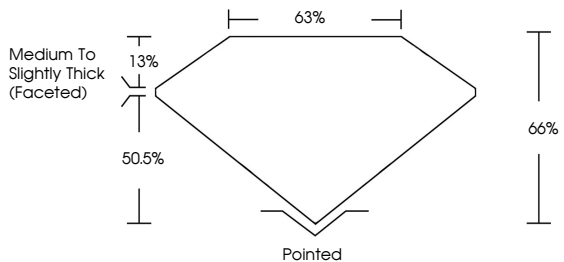

PROPORTIONS