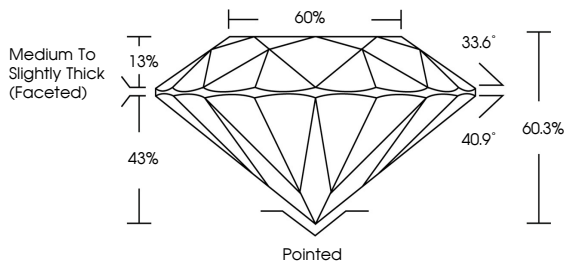

PROPORTIONS