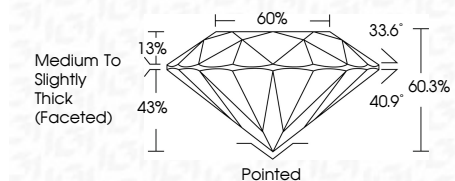

ELECTRONIC COPY

LG639464293
Report verification at igi.org

June 24, 2024
IGI Report Number **LG639464293**
Description **LABORATORY GROWN DIAMOND**
Shape and Cutting Style **ROUND BRILLIANT**
Measurements **8.12 - 8.17 X 4.91 MM**

GRADING RESULTS
Carat Weight **2.01 CARATS**
Color Grade **G**
Clarity Grade **VVS 2**
Cut Grade **IDEAL**

ADDITIONAL GRADING INFORMATION
Polish **EXCELLENT**
Symmetry **EXCELLENT**
Fluorescence **NONE**
Inscription(s) **IGI LG639464293**
Comments: This Laboratory Grown Diamond was created by Chemical Vapor Deposition (CVD) growth process. Type IIa

June 24, 2024
IGI Report No. **LG639464293**
ROUND BRILLIANT
8.12 - 8.17 X 4.91 MM
Carat Weight **2.01 CARATS**
Color Grade **G**
Clarity Grade **VVS 2**
Cut Grade **IDEAL**
Depth **60.3%**
Table **60%**
Girdle **Medium To Slightly Thick (Faceted)**
Culet **Pointed**
Polish **EXCELLENT**
Symmetry **EXCELLENT**
Fluorescence **NONE**
Inscription(s) **IGI LG639464293**
Comments: This Laboratory Grown Diamond was created by Chemical Vapor Deposition (CVD) growth process. Type IIa

June 24, 2024
IGI Report Number **LG639464293**
Description **LABORATORY GROWN DIAMOND**
Shape and Cutting Style **ROUND BRILLIANT**
Measurements **8.12 - 8.17 X 4.91 MM**

GRADING RESULTS
Carat Weight **2.01 CARATS**
Color Grade **G**
Clarity Grade **VVS 2**
Cut Grade **IDEAL**