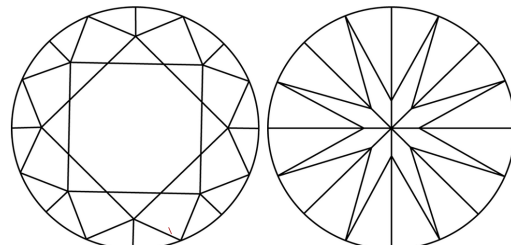

June 24, 2024
IGI Report Number **LG639464293**
Description **LABORATORY GROWN DIAMOND**
Shape and Cutting Style **ROUND BRILLIANT**
Measurements **8.12 - 8.17 X 4.91 MM**

GRADING RESULTS
Carat Weight **2.01 CARATS**
Color Grade **G**
Clarity Grade **VVS 2**
Cut Grade **IDEAL**

PROPORTIONS

CLARITY CHARACTERISTICS

KEY TO SYMBOLS
Red symbols indicate internal characteristics.
Green symbols indicate external characteristics.

Sample Image Used

COLOR

D	E	F	G	H	I	J	Faint	Very Light	Light
---	---	---	---	---	---	---	-------	------------	-------