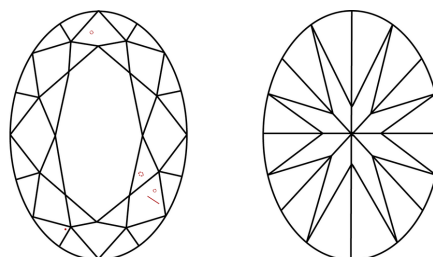

LABORATORY GROWN DIAMOND REPORT

June 6, 2024
IGI Report Number **LG637454889**
Description **LABORATORY GROWN DIAMOND**
Shape and Cutting Style **OVAL BRILLIANT**
Measurements **10.02 X 7.38 X 4.65 MM**

GRADING RESULTS
Carat Weight **2.20 CARATS**
Color Grade **H**
Clarity Grade **VS 1**

ADDITIONAL GRADING INFORMATION
Polish **EXCELLENT**
Symmetry **EXCELLENT**
Fluorescence **NONE**
Inscription(s) **IGI LG637454889**

Comments: This Laboratory Grown Diamond was created by Chemical Vapor Deposition (CVD) growth process. Type IIa

PROPORTIONS

Sample Image Used

CLARITY CHARACTERISTICS

KEY TO SYMBOLS

Red symbols indicate internal characteristics.
Green symbols indicate external characteristics.