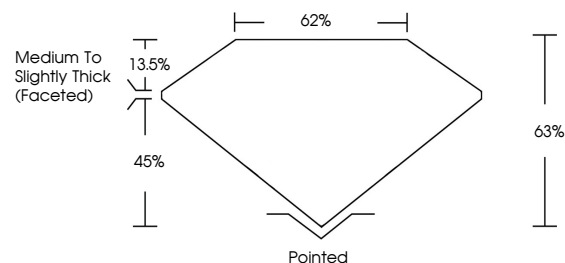

PROPORTIONS