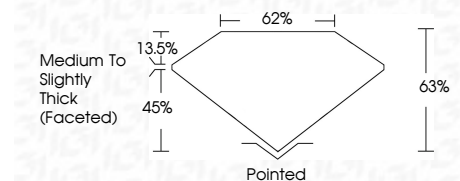

ELECTRONIC COPY

LG637454889
Report verification at igi.org

June 6, 2024
IGI Report Number **LG637454889**
Description **LABORATORY GROWN DIAMOND**
Shape and Cutting Style **OVAL BRILLIANT**
Measurements **10.02 X 7.38 X 4.65 MM**

GRADING RESULTS
Carat Weight **2.20 CARATS**
Color Grade **H**
Clarity Grade **VS 1**

ADDITIONAL GRADING INFORMATION
Polish **EXCELLENT**
Symmetry **EXCELLENT**
Fluorescence **NONE**
Inscription(s) **IGI LG637454889**
Comments: This Laboratory Grown Diamond was created by Chemical Vapor Deposition (CVD) growth process. Type IIa

June 6, 2024
IGI Report No LG637454889
OVAL BRILLIANT
2.20 CARATS H
Carat Weight 2.20
Color Grade H
Clarity Grade VS 1
Depth 63%
Table 45%
Girdle Medium To Slightly Thick (Faceted)
Culet Pointed
Polish EXCELLENT
Symmetry EXCELLENT
Fluorescence NONE
Inscription(s) IGI LG637454889
Comments: This Laboratory Grown Diamond was created by Chemical Vapor Deposition (CVD) growth process. Type IIa

LABORATORY GROWN DIAMOND REPORT

June 6, 2024
IGI Report Number **LG637454889**
Description **LABORATORY GROWN DIAMOND**
Shape and Cutting Style **OVAL BRILLIANT**
Measurements **10.02 X 7.38 X 4.65 MM**