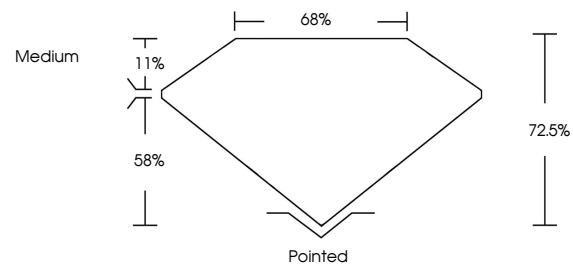

GRADING RESULTS

Carat Weight **2.91 CARATS**
Color Grade **F**
Clarity Grade **VS 1**

ADDITIONAL GRADING INFORMATION

Polish **EXCELLENT**
Symmetry **EXCELLENT**
Fluorescence **NONE**
Inscription(s) **IGI LG636426962**

Comments: This Laboratory Grown Diamond was created by Chemical Vapor Deposition (CVD) growth process.
Type IIa

PROPORTIONS

CLARITY CHARACTERISTICS

KEY TO SYMBOLS

Red symbols indicate internal characteristics.
Green symbols indicate external characteristics.