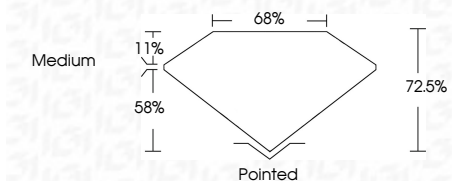

ELECTRONIC COPY

LG636426962
Report verification at igi.org

May 31, 2024
IGI Report Number **LG636426962**
Description **LABORATORY GROWN DIAMOND**
Shape and Cutting Style **PRINCESS CUT**
Measurements **7.80 X 7.75 X 5.62 MM**

GRADING RESULTS

Carat Weight **2.91 CARATS**
Color Grade **F**
Clarity Grade **VS 1**

ADDITIONAL GRADING INFORMATION

Polish **EXCELLENT**
Symmetry **EXCELLENT**
Fluorescence **NONE**
Inscription(s) **IGI LG636426962**
Comments: This Laboratory Grown Diamond was created by Chemical Vapor Deposition (CVD) growth process.
Type IIa

GRADING RESULTS

Carat Weight **2.91 CARATS**
Color Grade **F**
Clarity Grade **VS 1**

ADDITIONAL GRADING INFORMATION

Polish **EXCELLENT**
Symmetry **EXCELLENT**
Fluorescence **NONE**
Inscription(s) **IGI LG636426962**