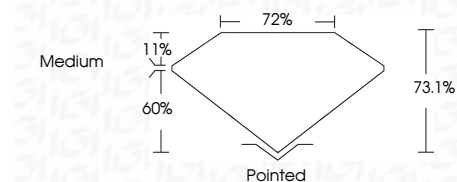

ELECTRONIC COPY

LG635463532
Report verification at igi.org

May 21, 2024
IGI Report Number **LG635463532**
Description **LABORATORY GROWN DIAMOND**
Shape and Cutting Style **PRINCESS CUT**
Measurements **7.09 X 6.91 X 5.05 MM**

GRADING RESULTS
Carat Weight **2.11 CARATS**
Color Grade **G**
Clarity Grade **VS 1**

ADDITIONAL GRADING INFORMATION
Polish **EXCELLENT**
Symmetry **EXCELLENT**
Fluorescence **NONE**
Inscription(s) **IGI LG635463532**
Comments: This Laboratory Grown Diamond was created by Chemical Vapor Deposition (CVD) growth process and may include post-growth treatment. Type IIa

May 21, 2024
IGI Report No. LG635463532
PRINCESS CUT
2.11 CARATS
Color Grade **G**
Clarity Grade **VS 1**
Depth **73.1%**
Table **72%**
Girdle **Medium**
Culet **Pointed**
Polish **EXCELLENT**
Symmetry **EXCELLENT**
Fluorescence **NONE**
Inscription(s) **IGI LG635463532**
Comments: This Laboratory Grown Diamond was created by Chemical Vapor Deposition (CVD) growth process and may include post-growth treatment. Type IIa

LABORATORY GROWN DIAMOND REPORT

May 21, 2024
IGI Report Number **LG635463532**
Description **LABORATORY GROWN DIAMOND**
Shape and Cutting Style **PRINCESS CUT**
Measurements **7.09 X 6.91 X 5.05 MM**

GRADING RESULTS
Carat Weight **2.11 CARATS**
Color Grade **G**
Clarity Grade **VS 1**