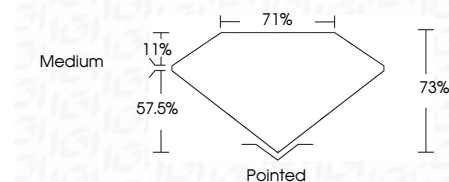

ELECTRONIC COPY

LG635453779
Report verification at igi.org

May 16, 2024
IGI Report Number **LG635453779**
Description **LABORATORY GROWN DIAMOND**
Shape and Cutting Style **PRINCESS CUT**
Measurements **7.49 X 7.30 X 5.33 MM**

GRADING RESULTS
Carat Weight **2.52 CARATS**
Color Grade **G**
Clarity Grade **VS 1**

ADDITIONAL GRADING INFORMATION
Polish **EXCELLENT**
Symmetry **EXCELLENT**
Fluorescence **NONE**
Inscription(s) **IGI LG635453779**
Comments: This Laboratory Grown Diamond was created by Chemical Vapor Deposition (CVD) growth process and may include post-growth treatment. Type IIa

May 16, 2024
IGI Report No. LG635453779
PRINCESS CUT
7.49 X 7.30 X 5.33 MM
Carat Weight **2.52 CARATS**
Color Grade **G**
Clarity Grade **VS 1**
Depth **57.5%**
Table **11%**
Girdle **Medium**
Culet **Pointed**
Polish **EXCELLENT**
Symmetry **EXCELLENT**
Fluorescence **NONE**
Inscription(s) **IGI LG635453779**

GRADING RESULTS
Carat Weight **2.52 CARATS**
Color Grade **G**
Clarity Grade **VS 1**

ADDITIONAL GRADING INFORMATION
Polish **EXCELLENT**
Symmetry **EXCELLENT**
Fluorescence **NONE**
Inscription(s) **IGI LG635453779**