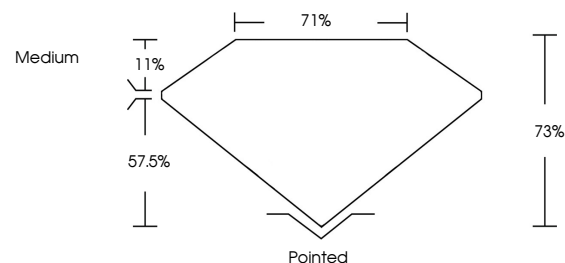

PROPORTIONS