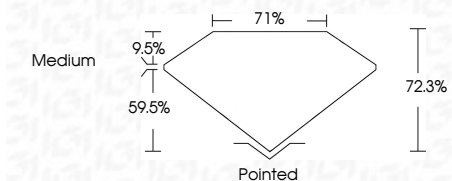

ELECTRONIC COPY

LG634441840
Report verification at igi.org

May 20, 2024
IGI Report Number **LG634441840**
Description **LABORATORY GROWN DIAMOND**
Shape and Cutting Style **PRINCESS CUT**
Measurements **6.96 X 6.76 X 4.89 MM**

GRADING RESULTS

Carat Weight **1.93 CARAT**
Color Grade **F**
Clarity Grade **VS 1**

ADDITIONAL GRADING INFORMATION

Polish **EXCELLENT**
Symmetry **EXCELLENT**
Fluorescence **NONE**
Inscription(s) **IGI LG634441840**
Comments: This Laboratory Grown Diamond was created by Chemical Vapor Deposition (CVD) growth process and may include post-growth treatment. Type IIa

IGI

May 20, 2024
IGI Report No. LG634441840
PRINCESS CUT
6.96 X 6.76 X 4.89 MM
1.93 CARAT
Color Grade **F**
Clarity Grade **VS 1**
Depth 72.3%
Table 59.5%
Girdle **Medium**
Culet **Pointed**
Polish **EXCELLENT**
Symmetry **EXCELLENT**
Fluorescence **NONE**
Inscription(s) **IGI LG634441840**