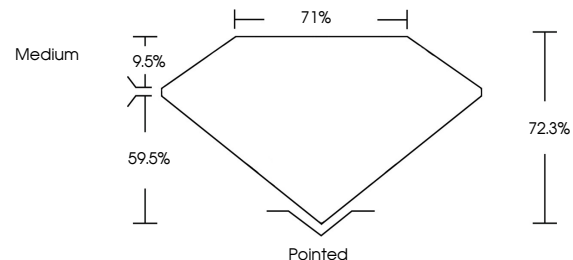

PROPORTIONS