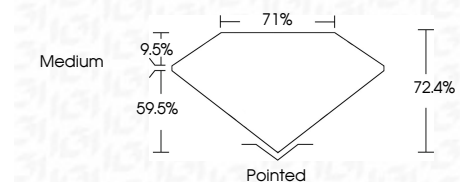

ELECTRONIC COPY

LG633491773
Report verification at igi.org

May 11, 2024
IGI Report Number **LG633491773**
Description **LABORATORY GROWN DIAMOND**
Shape and Cutting Style **PRINCESS CUT**
Measurements **7.57 X 7.39 X 5.35 MM**

GRADING RESULTS

Carat Weight **2.51 CARATS**
Color Grade **F**
Clarity Grade **VS 1**

ADDITIONAL GRADING INFORMATION

Polish **EXCELLENT**
Symmetry **EXCELLENT**
Fluorescence **NONE**
Inscription(s) **IGI LG633491773**

Comments: This Laboratory Grown Diamond was created by Chemical Vapor Deposition (CVD) growth process and may include post-growth treatment. Type IIa

IGI

May 11, 2024
IGI Report No. LG633491773
PRINCESS CUT
7.57 X 7.39 X 5.35 MM
2.51 CARATS
Color Grade **F**
Clarity Grade **VS 1**
Depth **72.4%**
Table **71%**
Girdle **Medium**
Culet **Pointed**
Polish **EXCELLENT**
Symmetry **EXCELLENT**
Fluorescence **NONE**
Inscription(s) **IGI LG633491773**