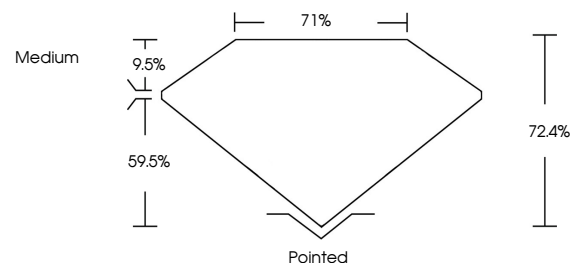

PROPORTIONS