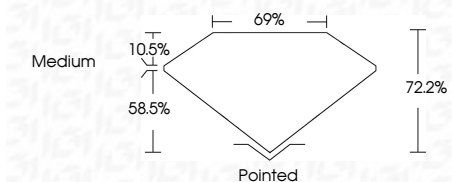

ELECTRONIC COPY

LG632476488
Report verification at igi.org

April 29, 2024
IGI Report Number **LG632476488**
Description **LABORATORY GROWN DIAMOND**
Shape and Cutting Style **PRINCESS CUT**
Measurements **7.31 X 7.30 X 5.27 MM**

GRADING RESULTS

Carat Weight **2.40 CARATS**
Color Grade **G**
Clarity Grade **VS 1**

ADDITIONAL GRADING INFORMATION

Polish **EXCELLENT**
Symmetry **EXCELLENT**
Fluorescence **NONE**

Inscription(s) **IGI LG632476488**

Comments: This Laboratory Grown Diamond was created by Chemical Vapor Deposition (CVD) growth process and may include post-growth treatment. Type IIa

IGI

April 29, 2024
IGI Report No. LG632476488
PRINCESS CUT
7.31 X 7.30 X 5.27 MM
Carat Weight **2.40 CARATS**
Color Grade **G**
Clarity Grade **VS 1**
Depth **10.5%**
Table **69%**
Girdle **Medium**
Culet **Pointed**
Polish **EXCELLENT**
Symmetry **EXCELLENT**
Fluorescence **NONE**
Inscription(s) **IGI LG632476488**