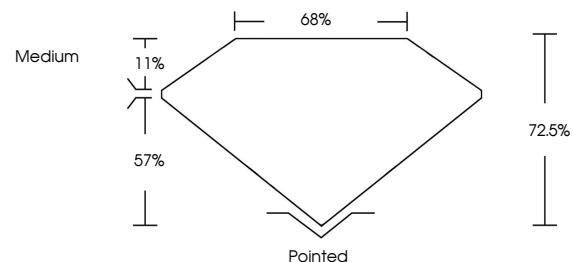

PROPORTIONS