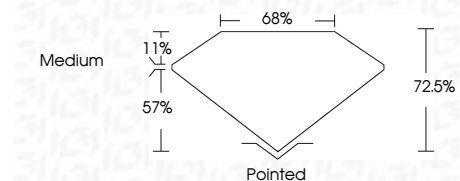

ELECTRONIC COPY

LG630452294
Report verification at igi.org

April 19, 2024
IGI Report Number **LG630452294**
Description **LABORATORY GROWN DIAMOND**
Shape and Cutting Style **PRINCESS CUT**
Measurements **7.94 X 7.65 X 5.55 MM**

GRADING RESULTS

Carat Weight **2.91 CARATS**
Color Grade **G**
Clarity Grade **VS 1**

ADDITIONAL GRADING INFORMATION

Polish **EXCELLENT**
Symmetry **EXCELLENT**
Fluorescence **NONE**
Inscription(s) **IGI LG630452294**
Comments: This Laboratory Grown Diamond was created by Chemical Vapor Deposition (CVD) growth process and may include post-growth treatment. Type IIa

April 19, 2024
IGI Report No. LG630452294
PRINCESS CUT
7.94 X 7.65 X 5.55 MM
Carat Weight **2.91 CARATS**
Color Grade **G**
Clarity Grade **VS 1**
Depth **72.5%**
Table **57%**
Girdle **Medium**
Culet **Pointed**
Polish **EXCELLENT**
Symmetry **EXCELLENT**
Fluorescence **NONE**
Inscription(s) **IGI LG630452294**
Comments: This Laboratory Grown Diamond was created by Chemical Vapor Deposition (CVD) growth process and may include post-growth treatment. Type IIa

GRADING RESULTS

Carat Weight **2.91 CARATS**
Color Grade **G**
Clarity Grade **VS 1**

ADDITIONAL GRADING INFORMATION

Polish **EXCELLENT**
Symmetry **EXCELLENT**
Fluorescence **NONE**
Inscription(s) **IGI LG630452294**